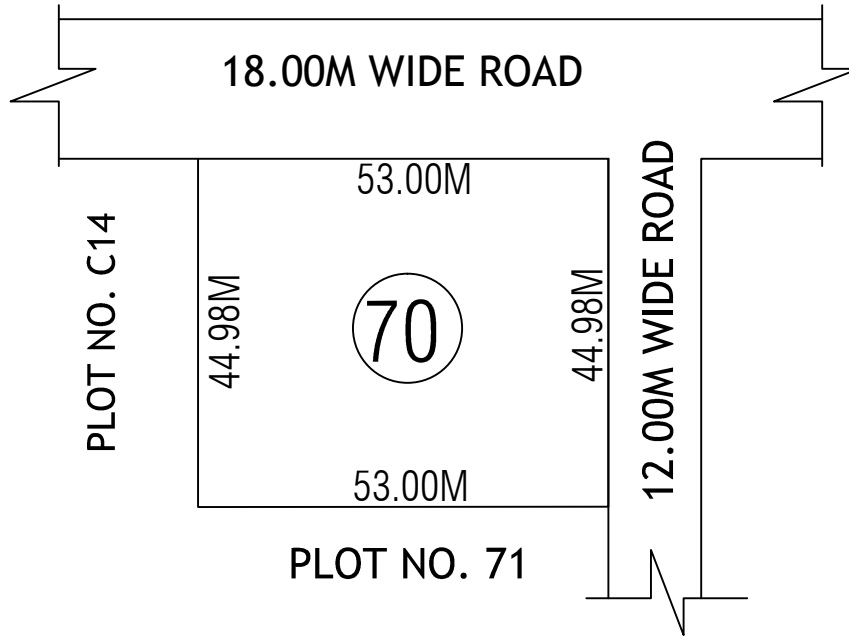

TENTATIVE SITE PLAN SHOWING THE PLOT NO.70 AT
IP-VEERAPANENIGUDEM, KRISHNA DIST.

AREA: 2383.78 Sq.Mts

BOUNDARIES

EAST : 18.00M WIDE ROAD
WEST : PLOT NO.C14
NORTH : 18.00M WIDE ROAD
SOUTH : PLOT NO : 71

INCLUDED: