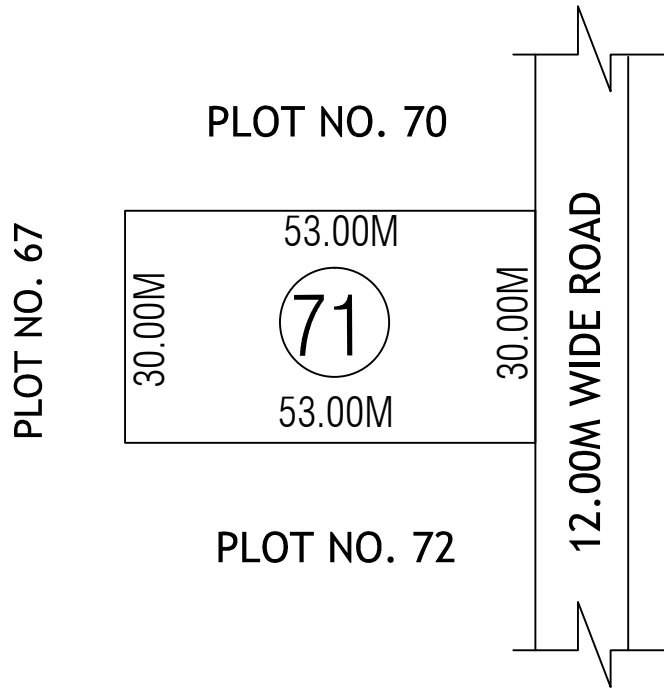

TENTATIVE SITE PLAN SHOWING THE PLOT NO.71 AT
IP-VEERAPANENIGUDEM, KRISHNA DIST.

AREA: 1590.00 Sq.Mts

BOUNDARIES

EAST : 12.00M WIDE ROAD
WEST : PLOT NO.67
NORTH : PLOT NO : 70
SOUTH : PLOT NO : 72

INCLUDED: