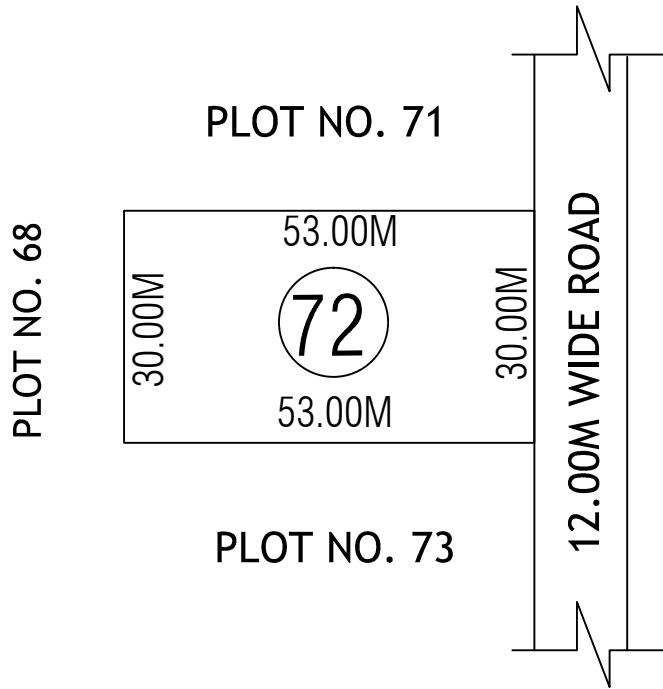

TENTATIVE SITE PLAN SHOWING THE PLOT NO.72 AT  
IP-VEERAPANENIGUDEM, KRISHNA DIST.

AREA: 1590.00 Sq.Mts

BOUNDARIES

EAST : 12.00M WIDE ROAD  
WEST : PLOT NO.68  
NORTH : PLOT NO : 71  
SOUTH : PLOT NO : 73