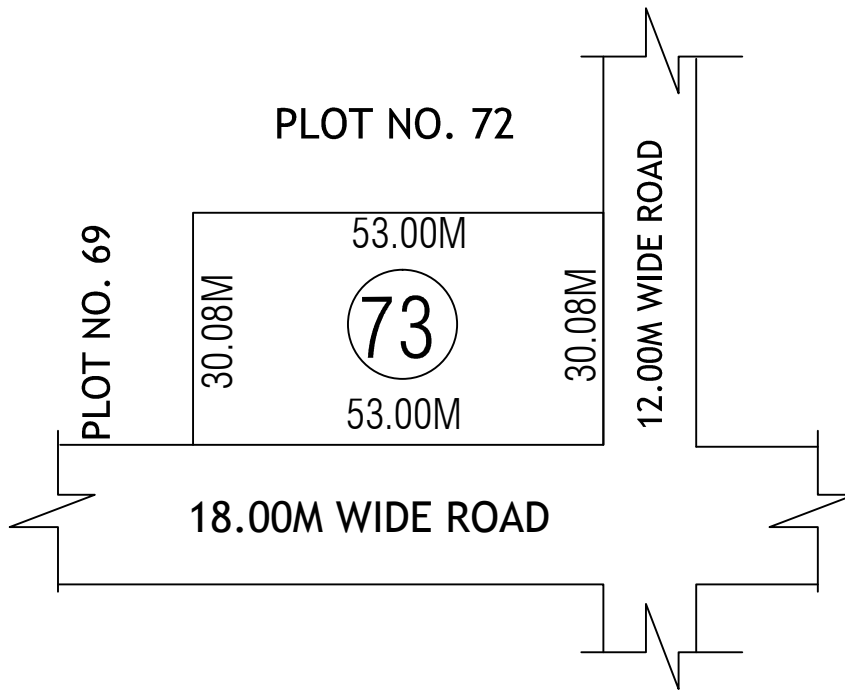

TENTATIVE SITE PLAN SHOWING THE PLOT NO.73 AT
IP-VEERAPANENIGUDEM, KRISHNA DIST.

AREA: 1594.24 Sq.Mts

BOUNDARIES

EAST : 12.00M WIDE ROAD
WEST : PLOT NO.69
NORTH : PLOT NO : 72
SOUTH : 18.00M WIDE ROAD

INCLUDED: