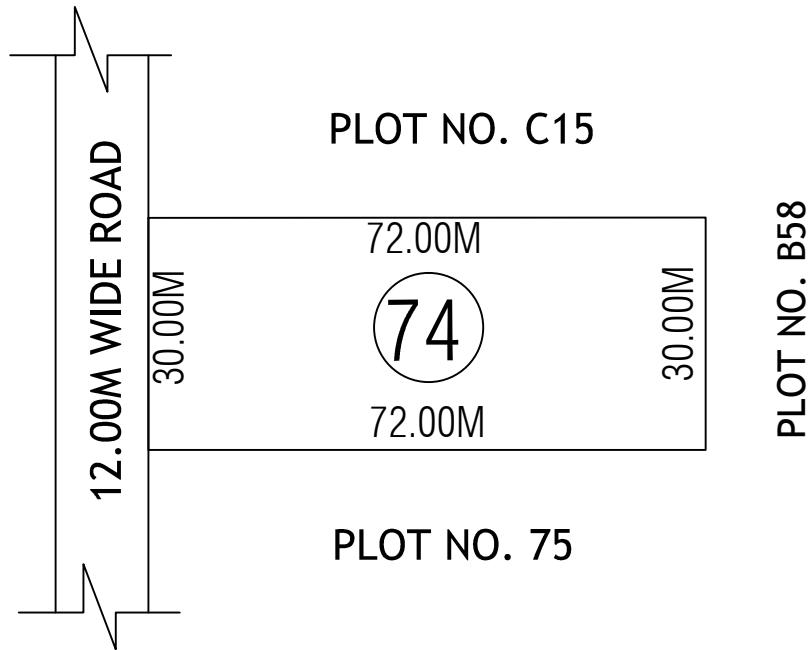

TENTATIVE SITE PLAN SHOWING THE PLOT NO.74 AT  
IP-VEERAPANENIGUDEM, KRISHNA DIST.

AREA: 2160.00 Sq.Mts

BOUNDARIES

EAST : PLOT NO : B58  
WEST : 12.00M WIDE ROAD  
NORTH : PLOT NO.C15  
SOUTH : PLOT NO.75