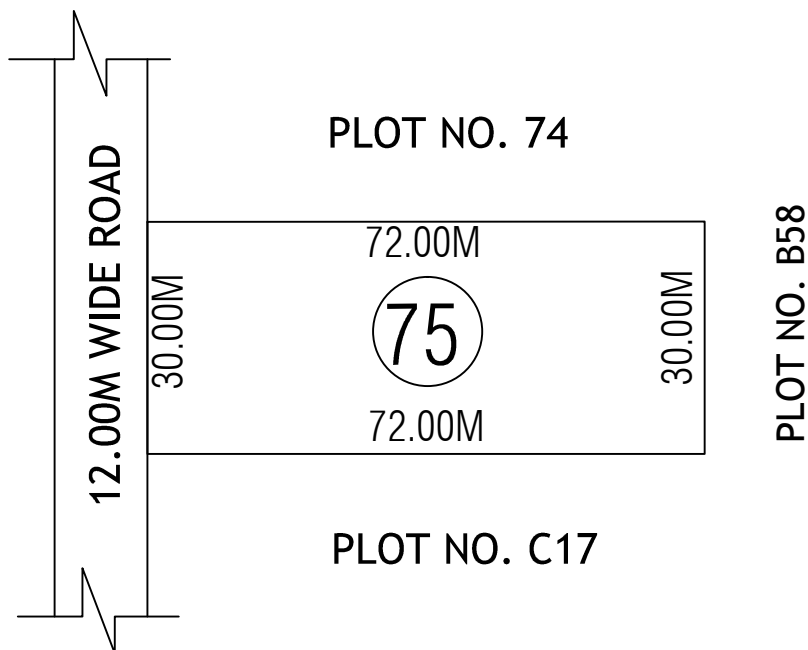

TENTATIVE SITE PLAN SHOWING THE PLOT NO.75 AT  
IP-VEERAPANENIGUDEM, KRISHNA DIST.

AREA: 2160.00 Sq.Mts

BOUNDARIES

EAST : PLOT NO : B58  
WEST : 12.00M WIDE ROAD  
NORTH : PLOT NO.74  
SOUTH : PLOT NO.C17

INCLUDED: