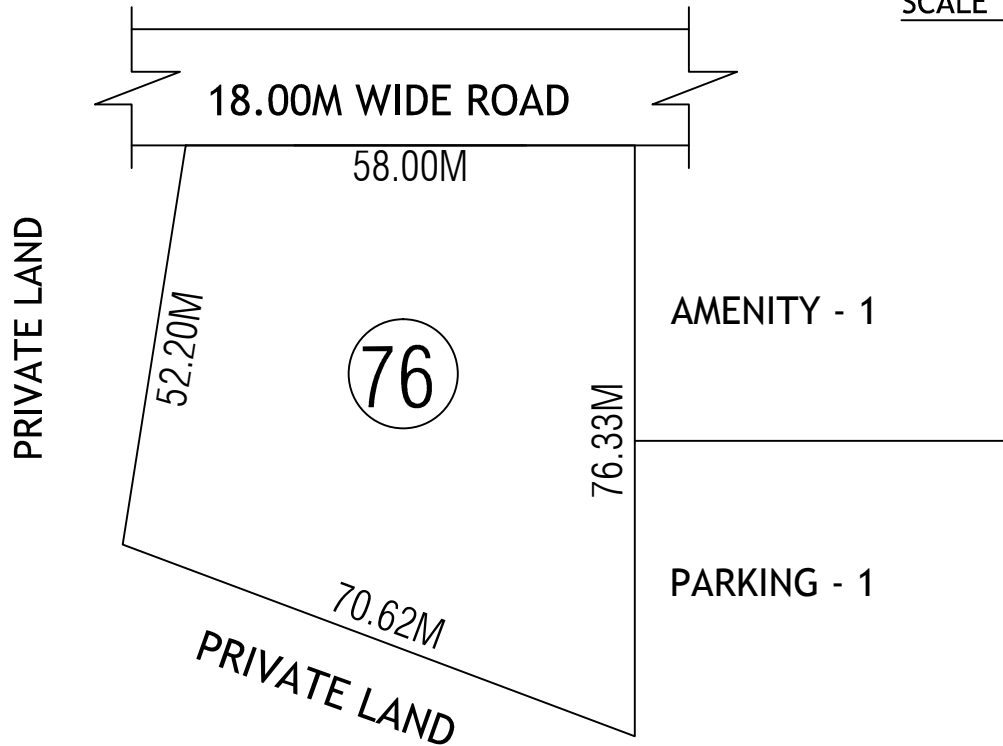

TENTATIVE SITE PLAN SHOWING THE PLOT NO.76 AT  
IP-VEERAPANENIGUDEM, KRISHNA DIST.

AREA: 4020.00 Sq.Mts

INCLUDED:

BOUNDARIES

EAST : AMENITY - 1, PARKING - 1  
WEST : PRIVATE LAND  
NORTH : 18.00M WIDE ROAD  
SOUTH : PRIVATE LAND