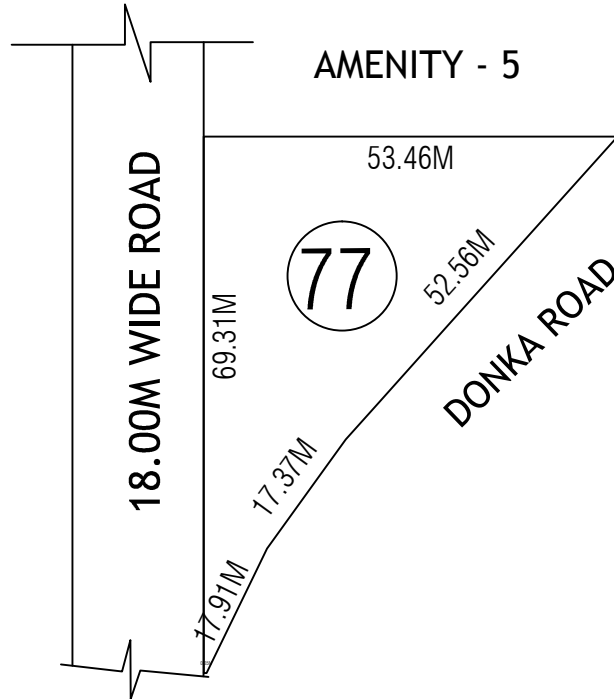

TENTATIVE SITE PLAN SHOWING THE PLOT NO.77 AT
IP-VEERAPANENIGUDEM, KRISHNA DIST.

AREA: 1660.00 Sq.Mts

INCLUDED:

BOUNDARIES

EAST : DONKA ROAD
WEST : 18.00M WIDE ROAD
NORTH : AMENITY - 5
SOUTH : DONKA ROAD