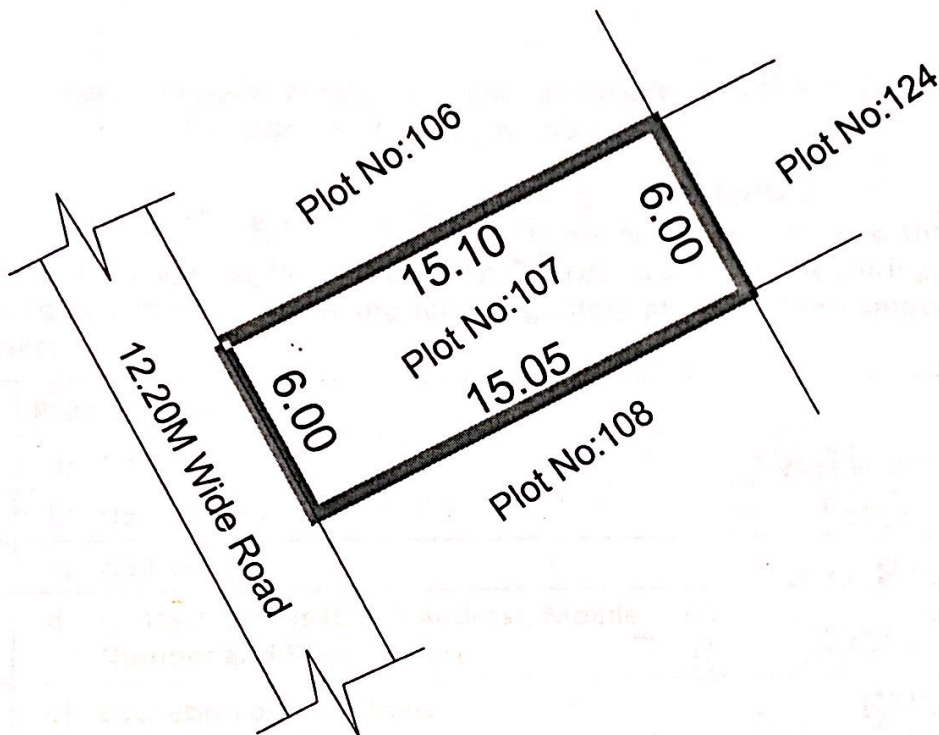

**SITE PLAN OF PLOT NO 107 AT PROPOSED AN MSME PARK IN  
SY NO 898/1, PIDUGURALLA(V&M), GUNTUR DISTRICT.**

**AREA: 90.45 Sqm.**

**NOT TO SCALE**

**BOUNDARIES:-**

- North : Plot No:106
- South : Plot No:108
- East : Plot No:124
- West : 12.20M Wide Road