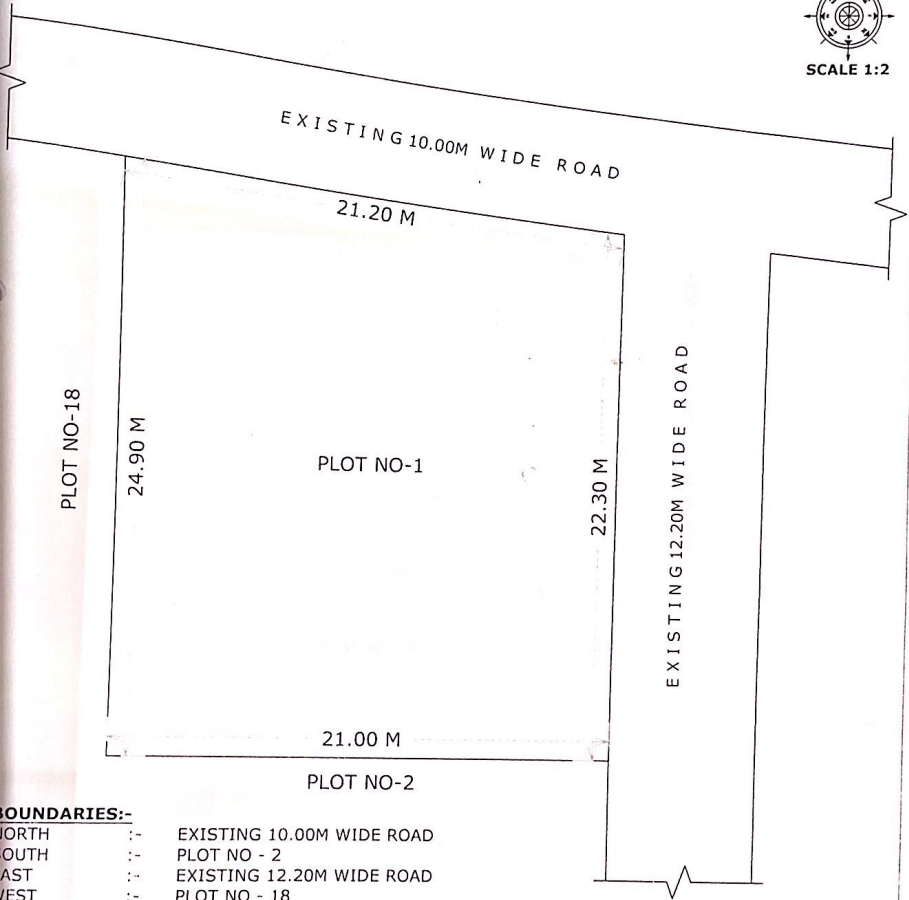

SITE PLAN OF PLOT NO -1, AT TRADITIONAL FOOD PARK, PEDDAPURAM,
E.G.DIST.,

PLOT AREA :- 496.10 SQM
SY. NO. - 84(P)

BOUNDARIES:-

- NORTH :- EXISTING 10.00M WIDE ROAD
- SOUTH :- PLOT NO - 2
- EAST :- EXISTING 12.20M WIDE ROAD
- WEST :- PLOT NO - 18

The Site Plan is submitted to approval of Final Layout Plan by GUDA, Kakinada
This Site Plan is prepared as per the Instructions of Higher Authority.

[Signature]
16/2/21
Manager (E)
APIIC Limited, Kakinada