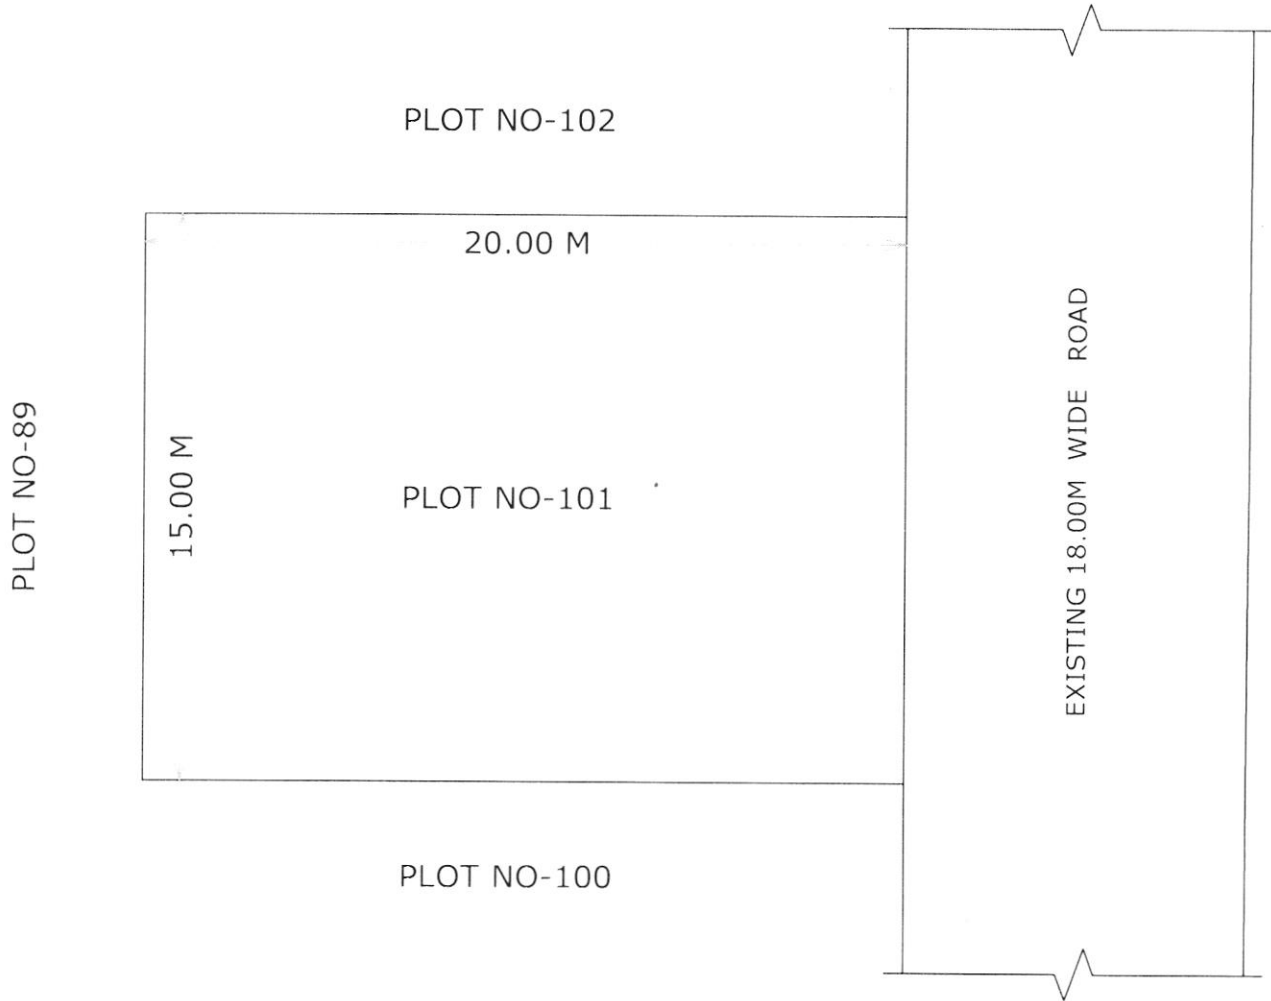

SITE PLAN OF PLOT NO -101, AT TRADITIONAL FOOD PARK, PEDDAPURAM,
E.G.DIST.,

PLOT AREA :- 300.00 SQM

SY. NO. - 86(P)

SCALE 1:2

BOUNDARIES:-

NORTH :- PLOT NO-102
SOUTH :- PLOT NO-100
EAST :- EXISTING 18.00M WIDE ROAD
WEST :- PLOT NO-89

1. The Site Plan is submitted to approval of Final Layout Plan by GUDA, Kakinada
2. This Site Plan is prepared as per the Instructions of Higher Authority.

6/11/24
16/2/24
Manager (E)
APIIC Limited, Kakinada