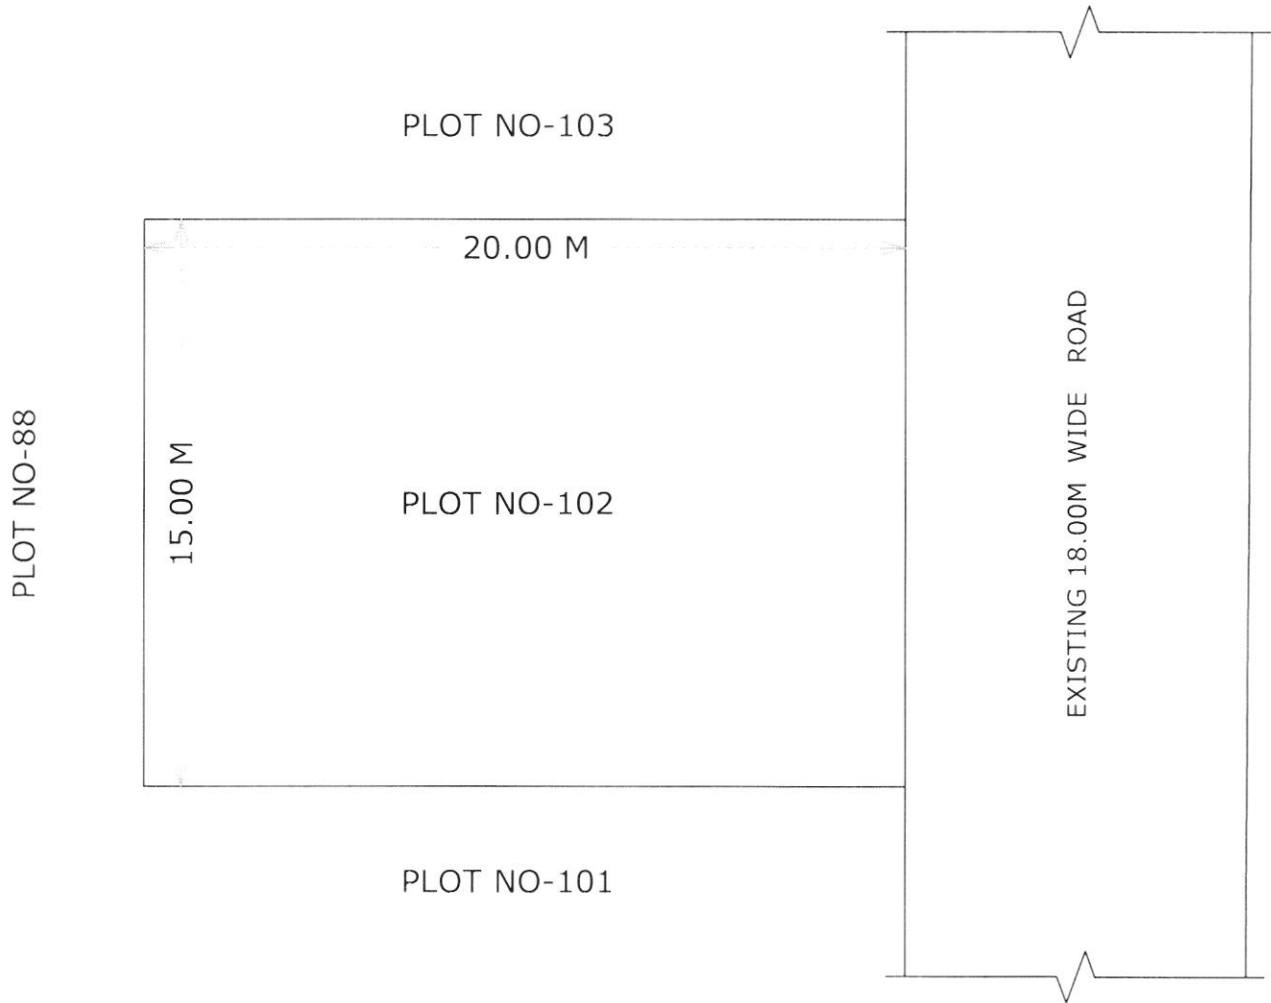

SITE PLAN OF PLOT NO -102, AT TRADITIONAL FOOD PARK, PEDDAPURAM,
E.G.DIST.,

PLOT AREA :- 300.00 SQM

SY. NO. - 86(P)

SCALE 1:2

BOUNDARIES:-

NORTH	:-	PLOT NO-103
SOUTH	:-	PLOT NO-101
EAST	:-	EXISTING 18.00M WIDE ROAD
WEST	:-	PLOT NO-88

1. The Site Plan is submitted to approval of Final Layout Plan by GUDA, Kakinada
2. This Site Plan is prepared as per the Instructions of Higher Authority.

16/02/2024
Manager (E)
APIIC Limited, Kakinada