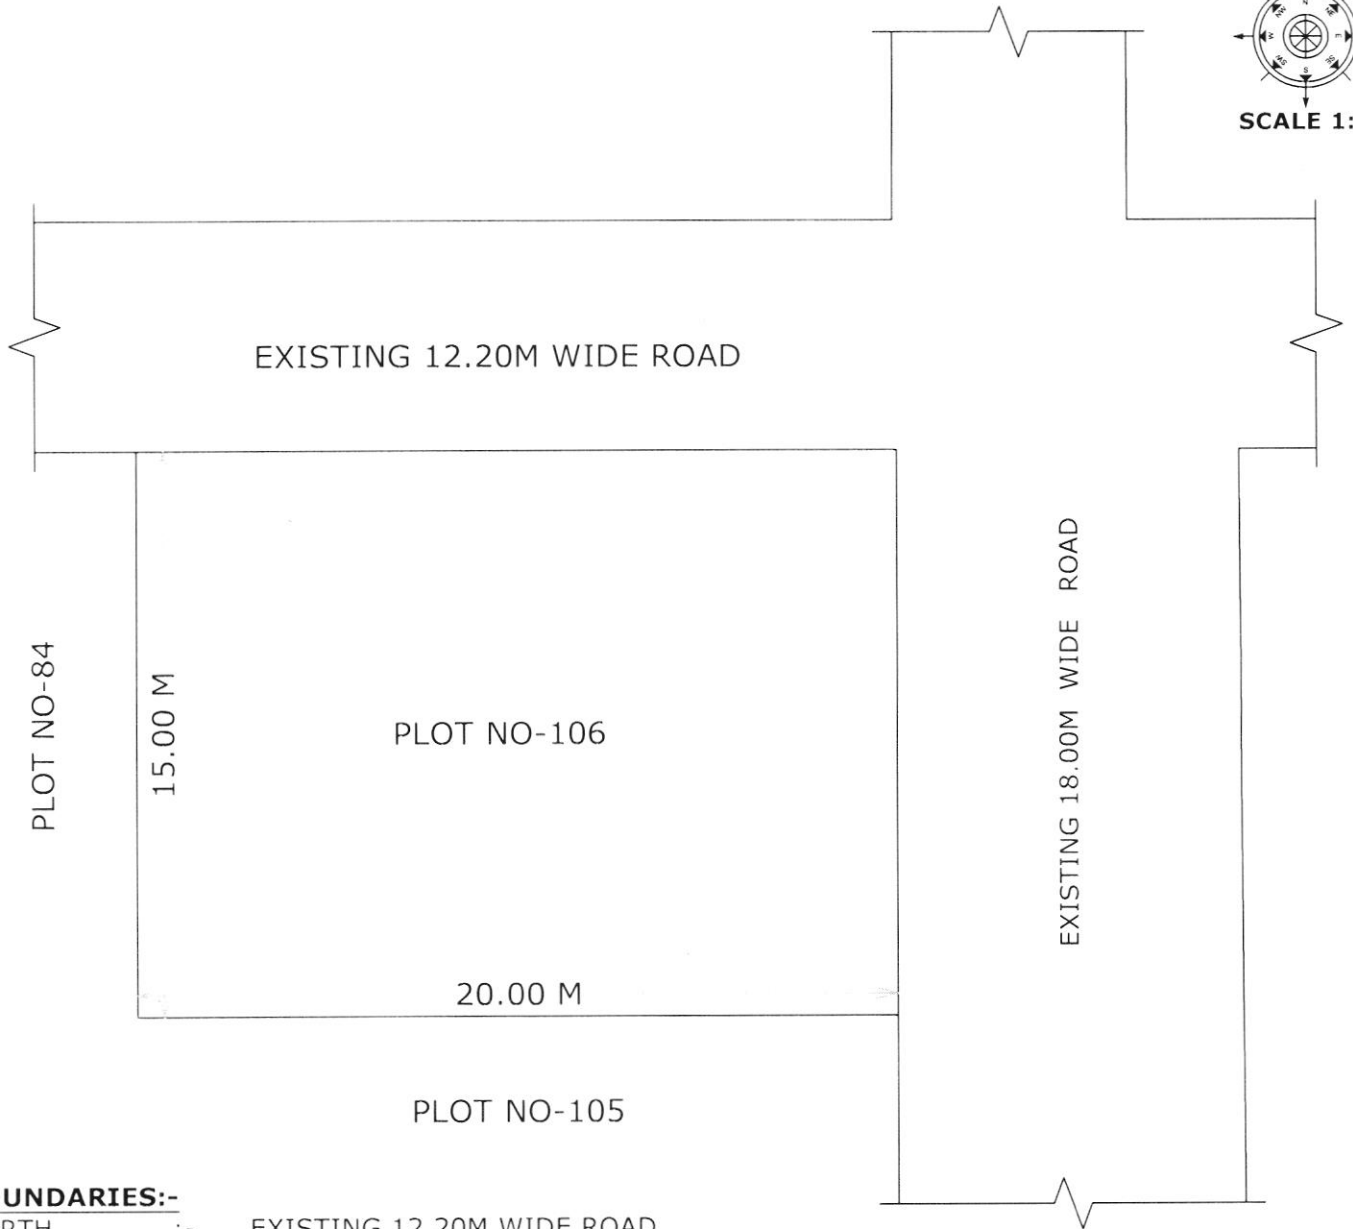

SITE PLAN OF PLOT NO -106, AT TRADITIONAL FOOD PARK, PEDDAPURAM,
E.G.DIST.,

PLOT AREA :- 300.00 SQM

SY. NO. - 85(P)& 86(P)

BOUNDARIES:-

NORTH	:-	EXISTING 12.20M WIDE ROAD
SOUTH	:-	PLOT NO-105
EAST	:-	EXISTING 18.00M WIDE ROAD
WEST	:-	PLOT NO-84

1. The Site Plan is submitted to approval of Final Layout Plan by GUDA, Kakinada
2. This Site Plan is prepared as per the Instructions of Higher Authority.

bssr
16/2/24
Manager (E)
APIIC Limited, Kakinada