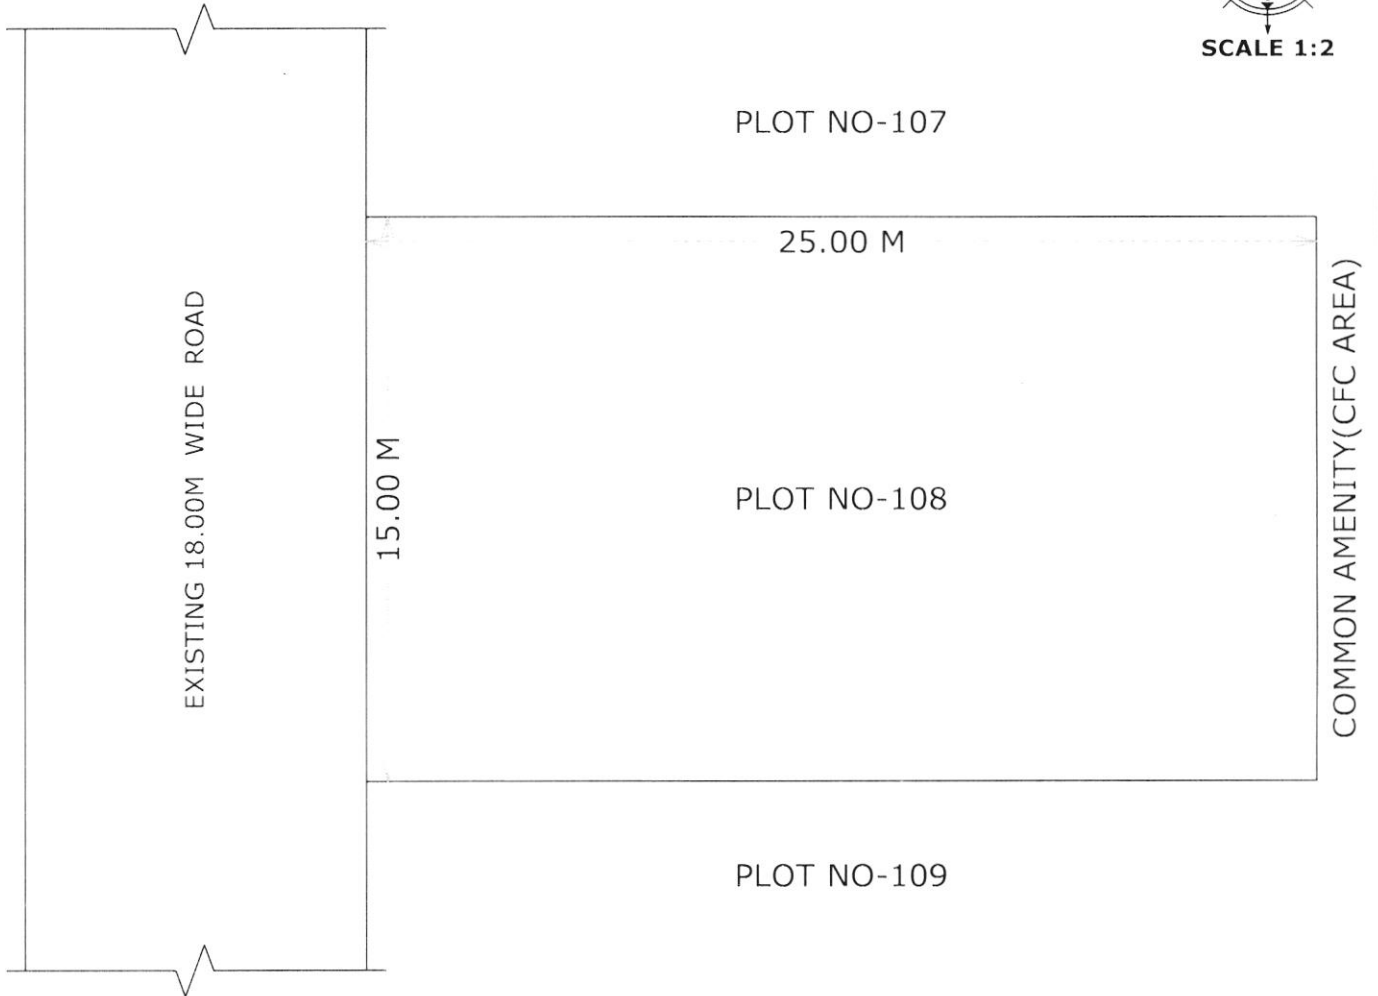

SITE PLAN OF PLOT NO -108, AT TRADITIONAL FOOD PARK, PEDDAPURAM,
E.G.DIST.,

PLOT AREA :- 375.00 SQM
SY. NO. - 86(P)

BOUNDARIES:-

NORTH :- PLOT NO-107
SOUTH :- PLOT NO-109
EAST :- COMMON AMENITY(CFC AREA)
WEST :- EXISTING 18.00M WIDE ROAD

1. The Site Plan is submitted to approval of Final Layout Plan by GUDA, Kakinada
2. This Site Plan is prepared as per the Instructions of Higher Authority.

[Signature]
Manager (E)
APIIC Limited, Kakinada