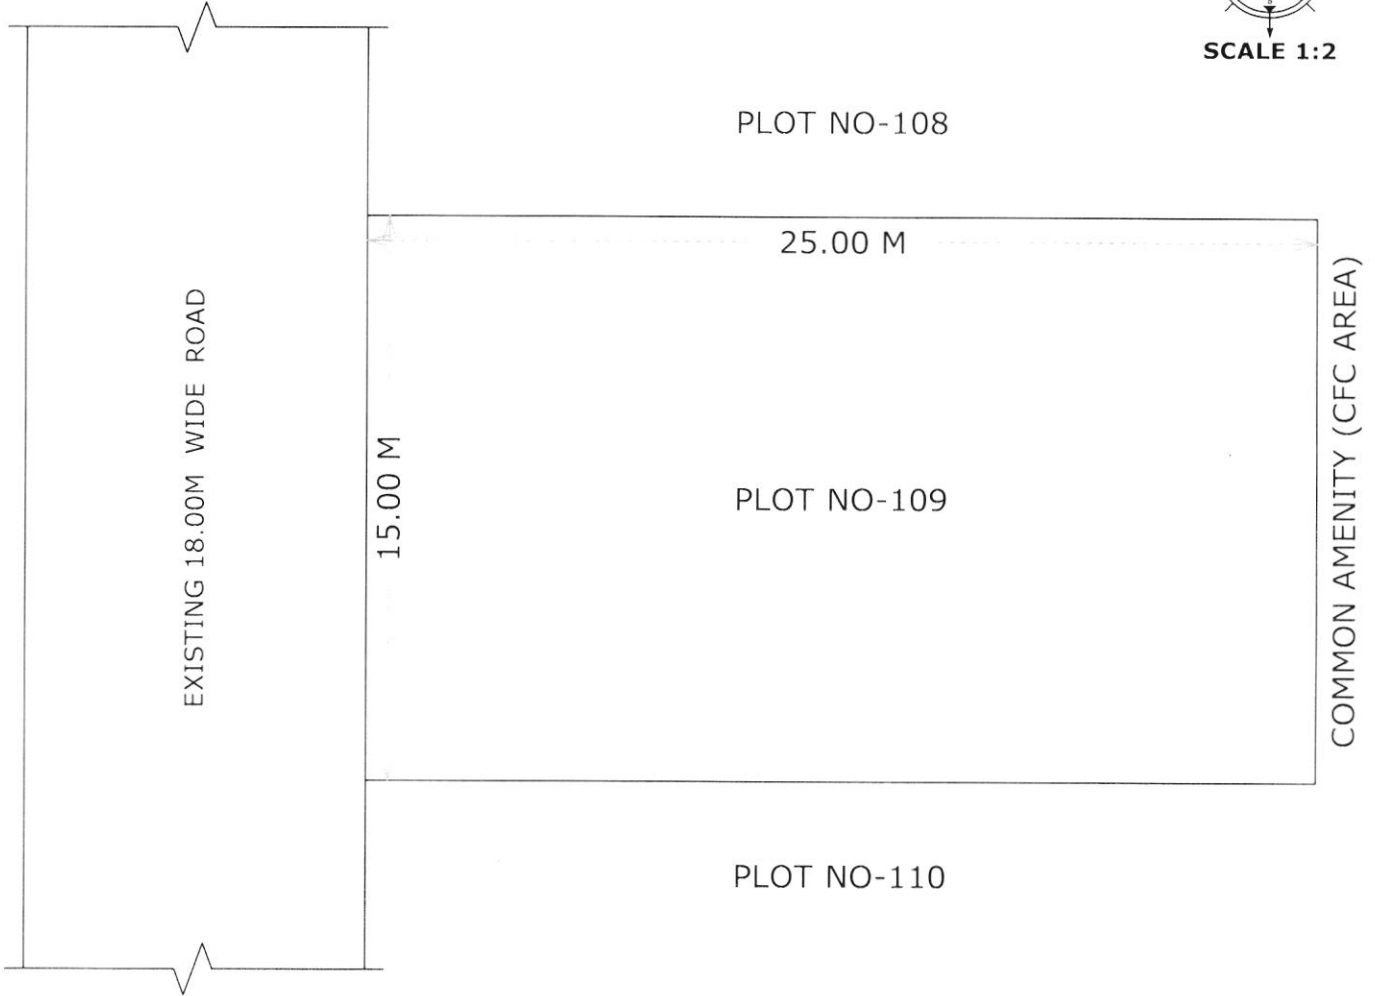

SITE PLAN OF PLOT NO -109, AT TRADITIONAL FOOD PARK, PEDDAPURAM,
E.G.DIST.,

PLOT AREA :- 375.00 SQM
SY. NO. - 86(P)

BOUNDARIES:-

- NORTH :- PLOT NO-108
- SOUTH :- PLOT NO-110
- EAST :- COMMON AMENITY (CFC AREA)
- WEST :- EXISTING 18.00M WIDE ROAD

1. The Site Plan is submitted to approval of Final Layout Plan by GUDA, Kakinada
2. This Site Plan is prepared as per the Instructions of Higher Authority.

[Signature]
16/12/24
Manager (E)
APIIC Limited, Kakinada