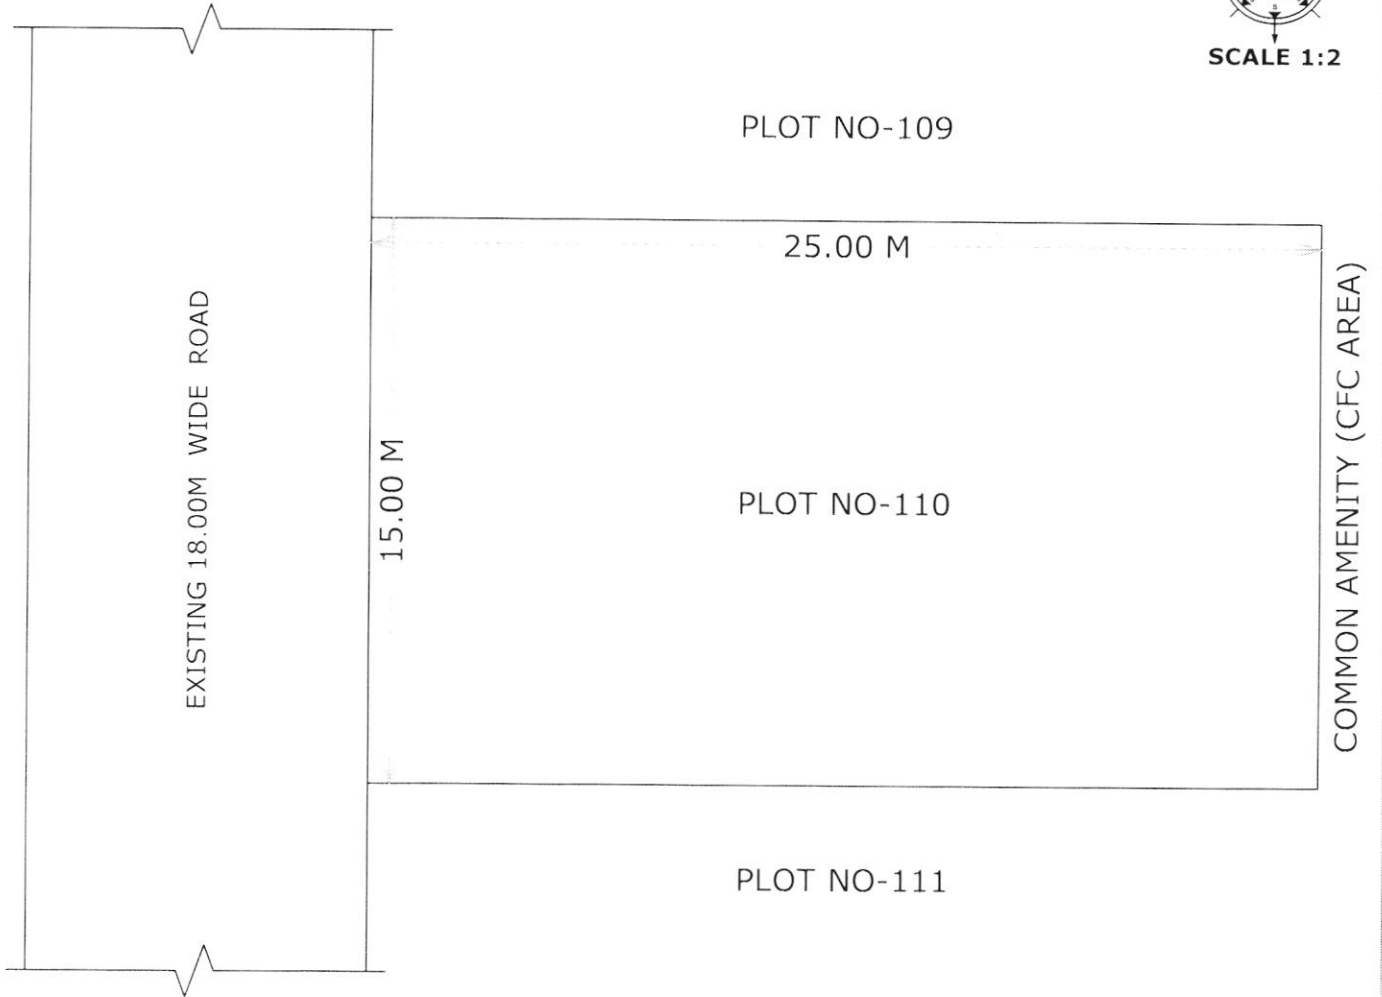

SITE PLAN OF PLOT NO -110, AT TRADITIONAL FOOD PARK, PEDDAPURAM,
E.G.DIST.,

PLOT AREA :- 375.00 SQM
SY. NO. - 86(P)

BOUNDARIES:-

NORTH :- PLOT NO-109
SOUTH :- PLOT NO-111
EAST :- COMMON AMENITY (CFC AREA)
WEST :- EXISTING 18.00M WIDE ROAD

1. The Site Plan is submitted to approval of Final Layout Plan by GUDA, Kakinada
2. This Site Plan is prepared as per the Instructions of Higher Authority.

bs115
16/2/21
Manager (E)
APIIC Limited, Kakinada