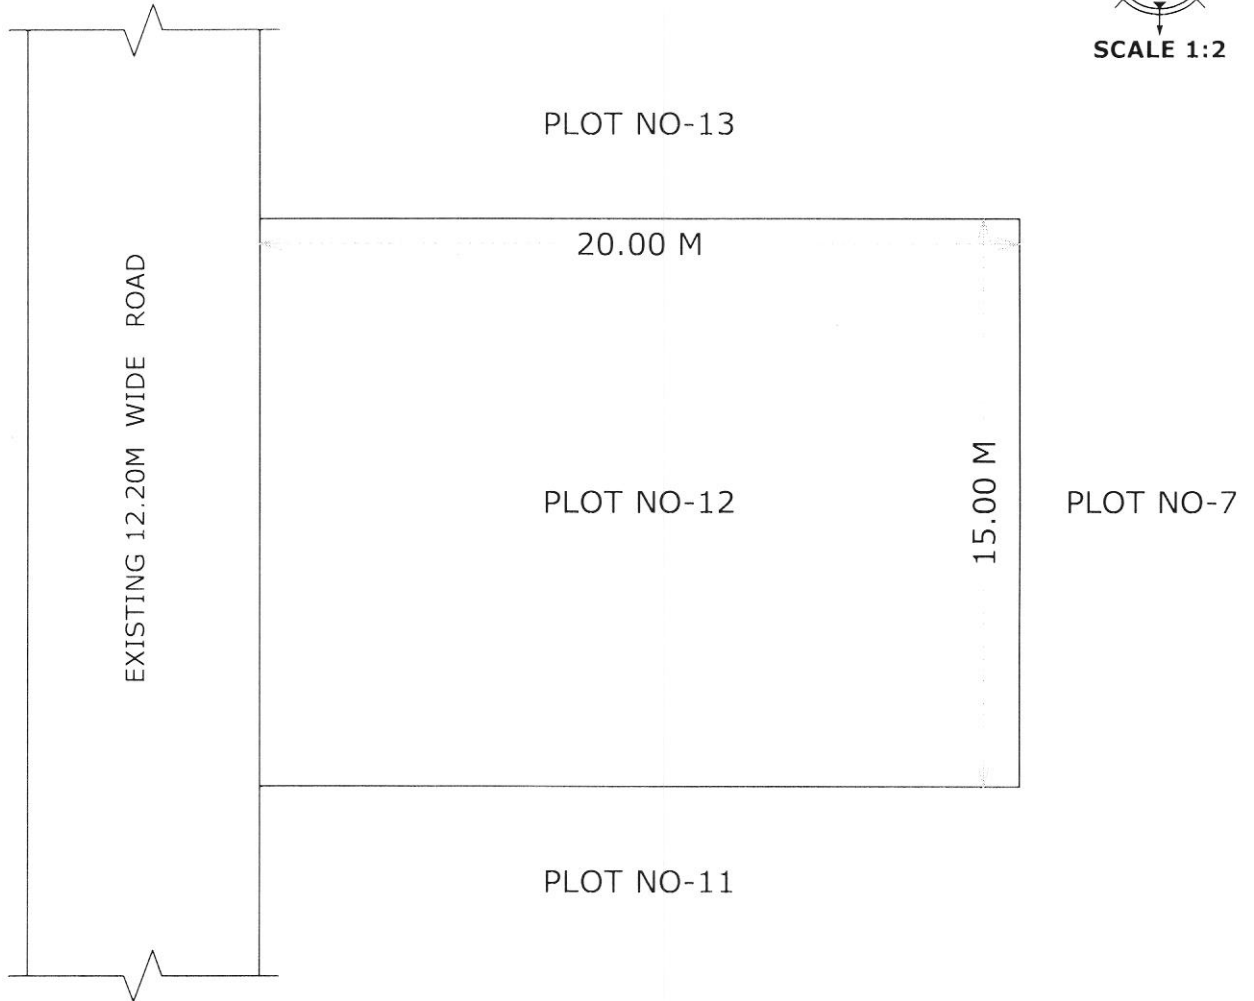

SITE PLAN OF PLOT NO -12, AT TRADITIONAL FOOD PARK, PEDDAPURAM,  
E.G.DIST.,

**PLOT AREA :- 300.00 SQM**  
**SY. NO. - 85(P)**

**BOUNDARIES:-**

NORTH :- PLOT NO-13  
SOUTH :- PLOT NO-11  
EAST :- PLOT NO-7  
WEST :- EXISTING 12.20M WIDE ROAD

1. The Site Plan is submitted to approval of Final Layout Plan by GUDA, Kakinada
2. This Site Plan is prepared as per the Instructions of Higher Authority.

*16/02/24*  
Manager (E)  
APIIC Limited, Kakinada