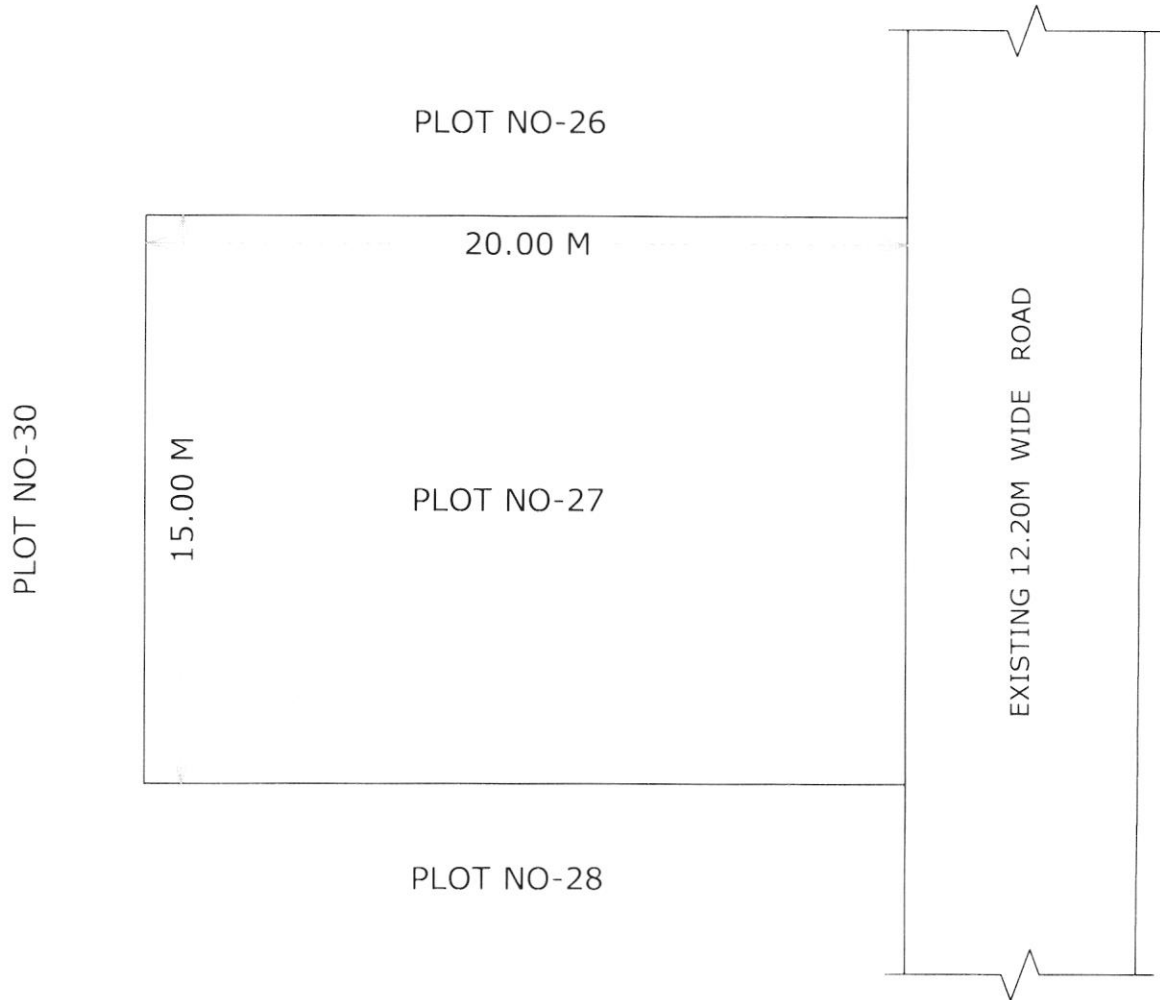

SITE PLAN OF PLOT NO -27, AT TRADITIONAL FOOD PARK, PEDDAPURAM,
E.G.DIST.,

PLOT AREA :- 300.00 SQM

SY. NO. - 85(P)

BOUNDARIES:-

- | | | |
|-------|----|---------------------------|
| NORTH | :- | PLOT NO-26 |
| SOUTH | :- | PLOT NO-28 |
| EAST | :- | EXISTING 12.20M WIDE ROAD |
| WEST | :- | PLOT NO-30 |

1. The Site Plan is submitted to approval of Final Layout Plan by GUDA, Kakinada
2. This Site Plan is prepared as per the Instructions of Higher Authority.

bjslr
Manager (E) 16/2/21
APIIC Limited, Kakinada