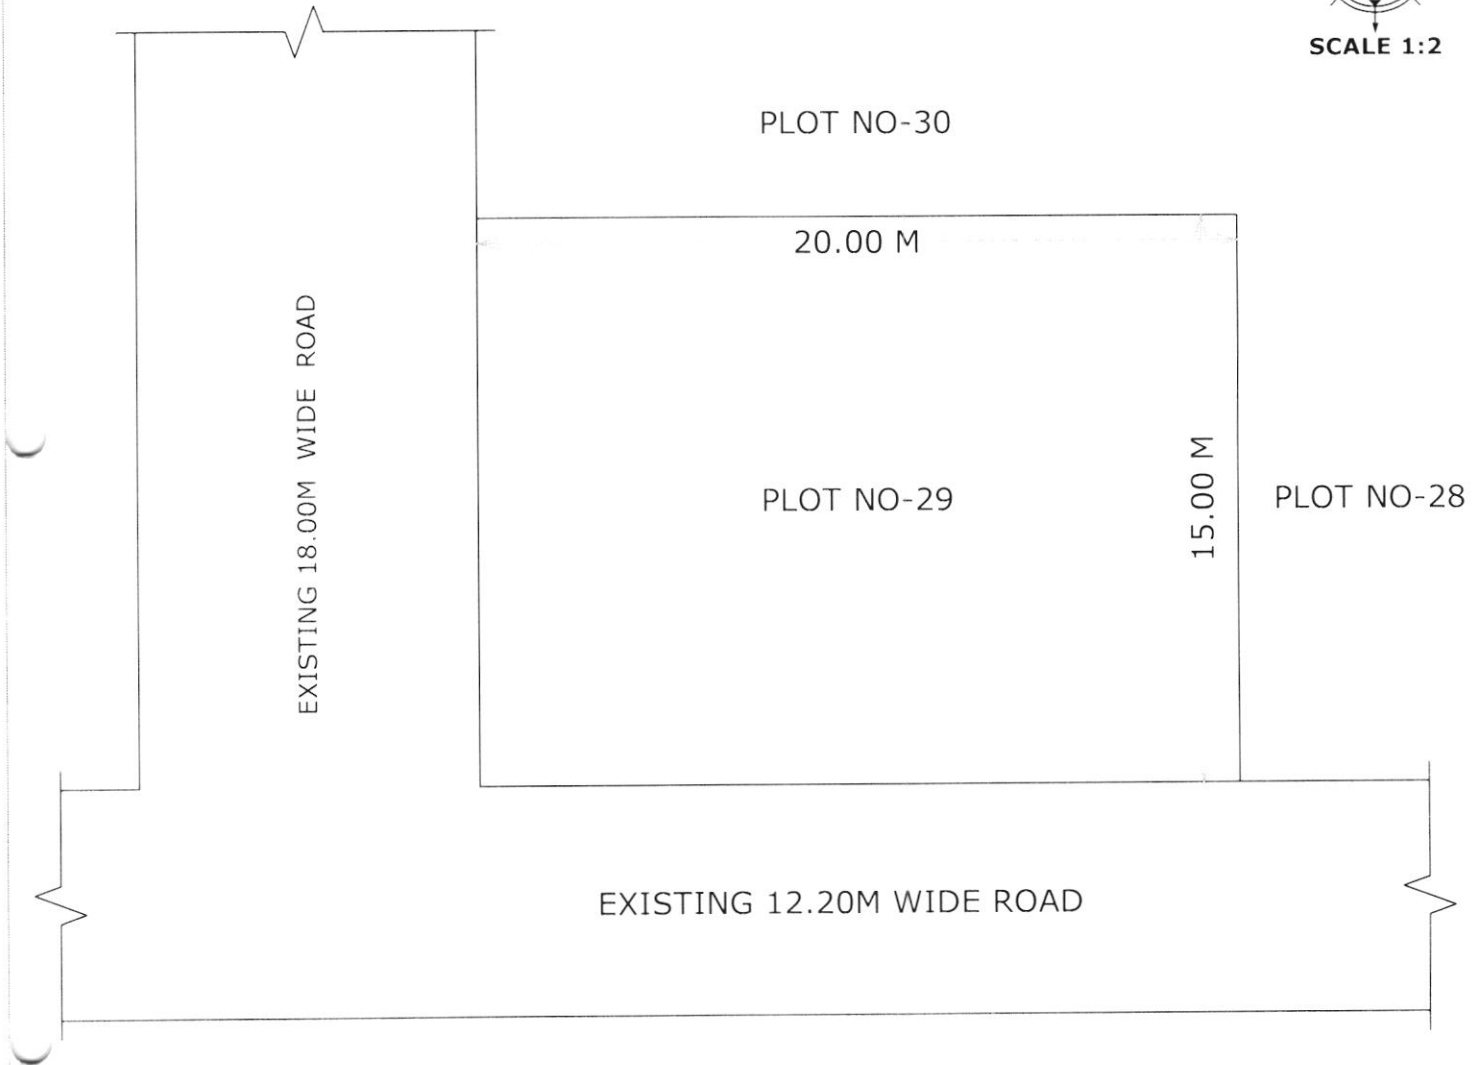

SITE PLAN OF PLOT NO -29, AT TRADITIONAL FOOD PARK, PEDDAPURAM,
E.G.DIST.,

PLOT AREA :- 300.00 SQM

SY. NO. - 85(P)

SCALE 1:2

BOUNDARIES:-

NORTH	:-	PLOT NO-30
SOUTH	:-	EXISTING 12.20M WIDE ROAD
EAST	:-	PLOT NO-28
WEST	:-	EXISTING 18.00M WIDE ROAD

1. The Site Plan is submitted to approval of Final Layout Plan by GUDA, Kakinada
2. This Site Plan is prepared as per the Instructions of Higher Authority.

Manager (E)
APIIC Limited, Kakinada

Dy. Zonal Manager (E)
APIIC Limited, Kakinada