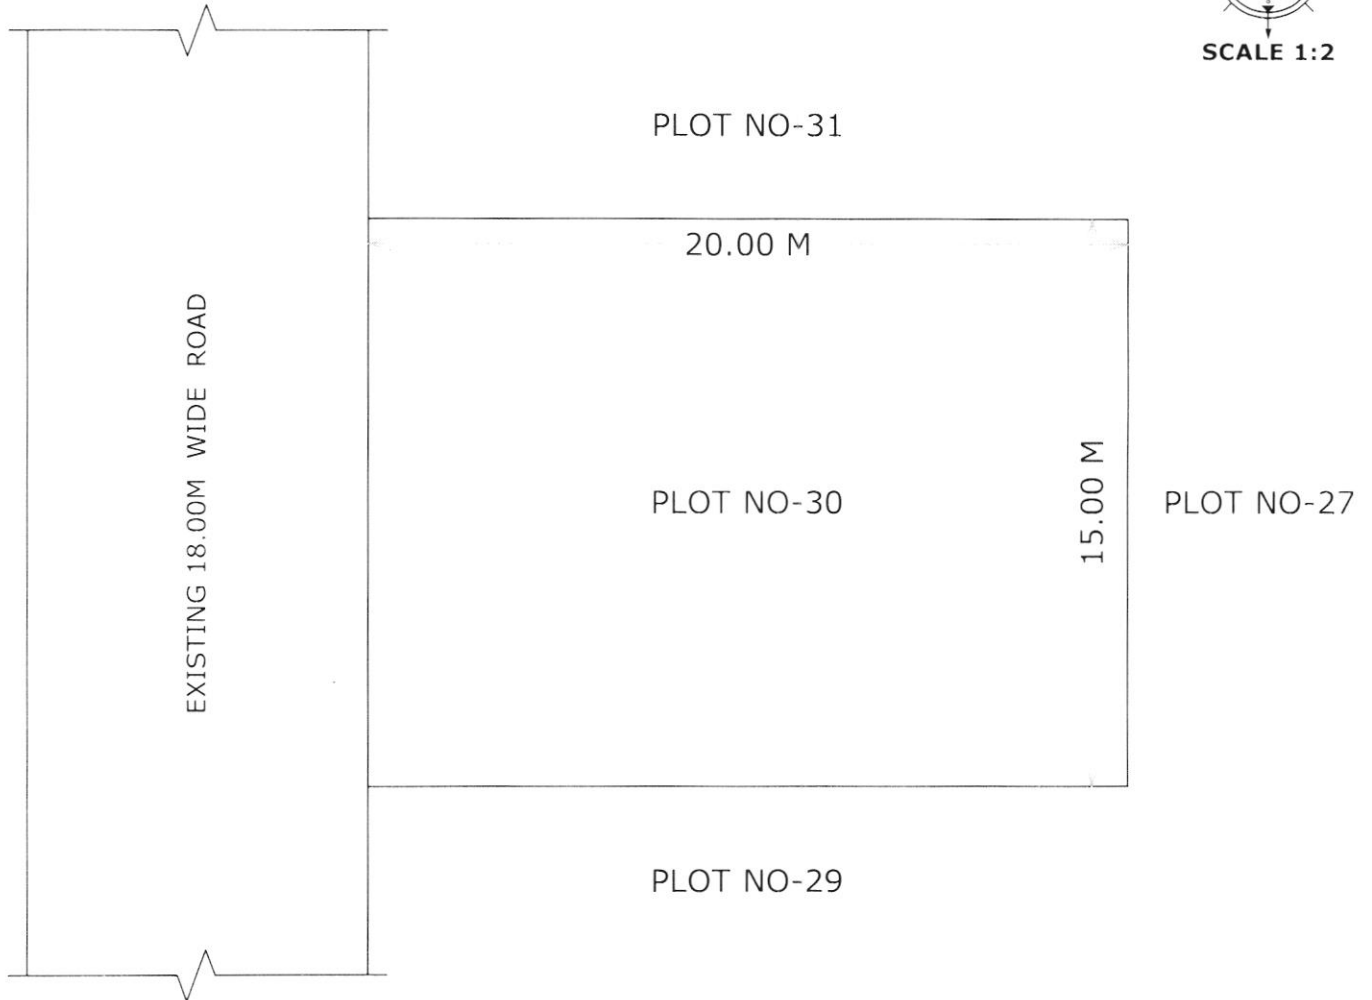

SITE PLAN OF PLOT NO -30, AT TRADITIONAL FOOD PARK, PEDDAPURAM,
E.G.DIST.,

PLOT AREA :- 300.00 SQM
SY. NO. - 85(P)

BOUNDARIES:-

NORTH :- PLOT NO-31
SOUTH :- PLOT NO-29
EAST :- PLOT NO-27
WEST :- EXISTING 18.00M WIDE ROAD

1. The Site Plan is submitted to approval of Final Layout Plan by GUDA, Kakinada
2. This Site Plan is prepared as per the Instructions of Higher Authority.

bsllr
16/2/24
Manager (E)
APIIC Limited, Kakinada