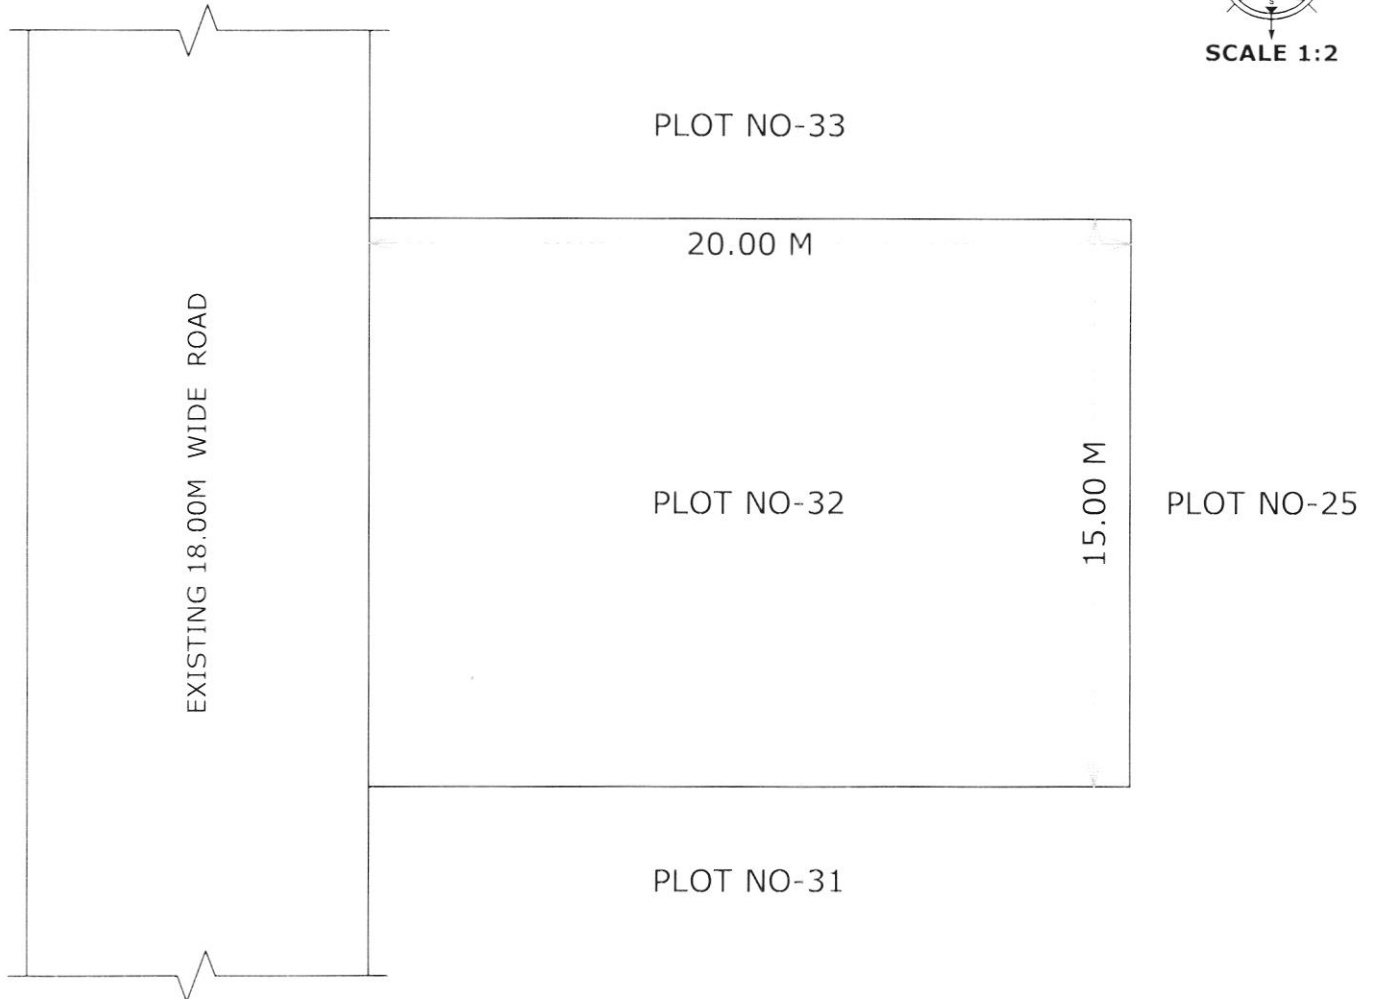

SITE PLAN OF PLOT NO -32, AT TRADITIONAL FOOD PARK, PEDDAPURAM,  
E.G.DIST.,

**PLOT AREA :- 300.00 SQM**

**SY. NO. - 85(P)**

**BOUNDARIES:-**

NORTH :- PLOT NO-33  
SOUTH :- \PXT22;PLOT NO-31  
EAST :- PLOT NO-25  
WEST :- EXISTING 18.00M WIDE ROAD

1. The Site Plan is submitted to approval of Final Layout Plan by GUDA, Kakinada
2. This Site Plan is prepared as per the Instructions of Higher Authority.

Manager (E)  
APIIC Limited, Kakinada

Dy. Zonal Manager (E)  
APIIC Limited, Kakinada