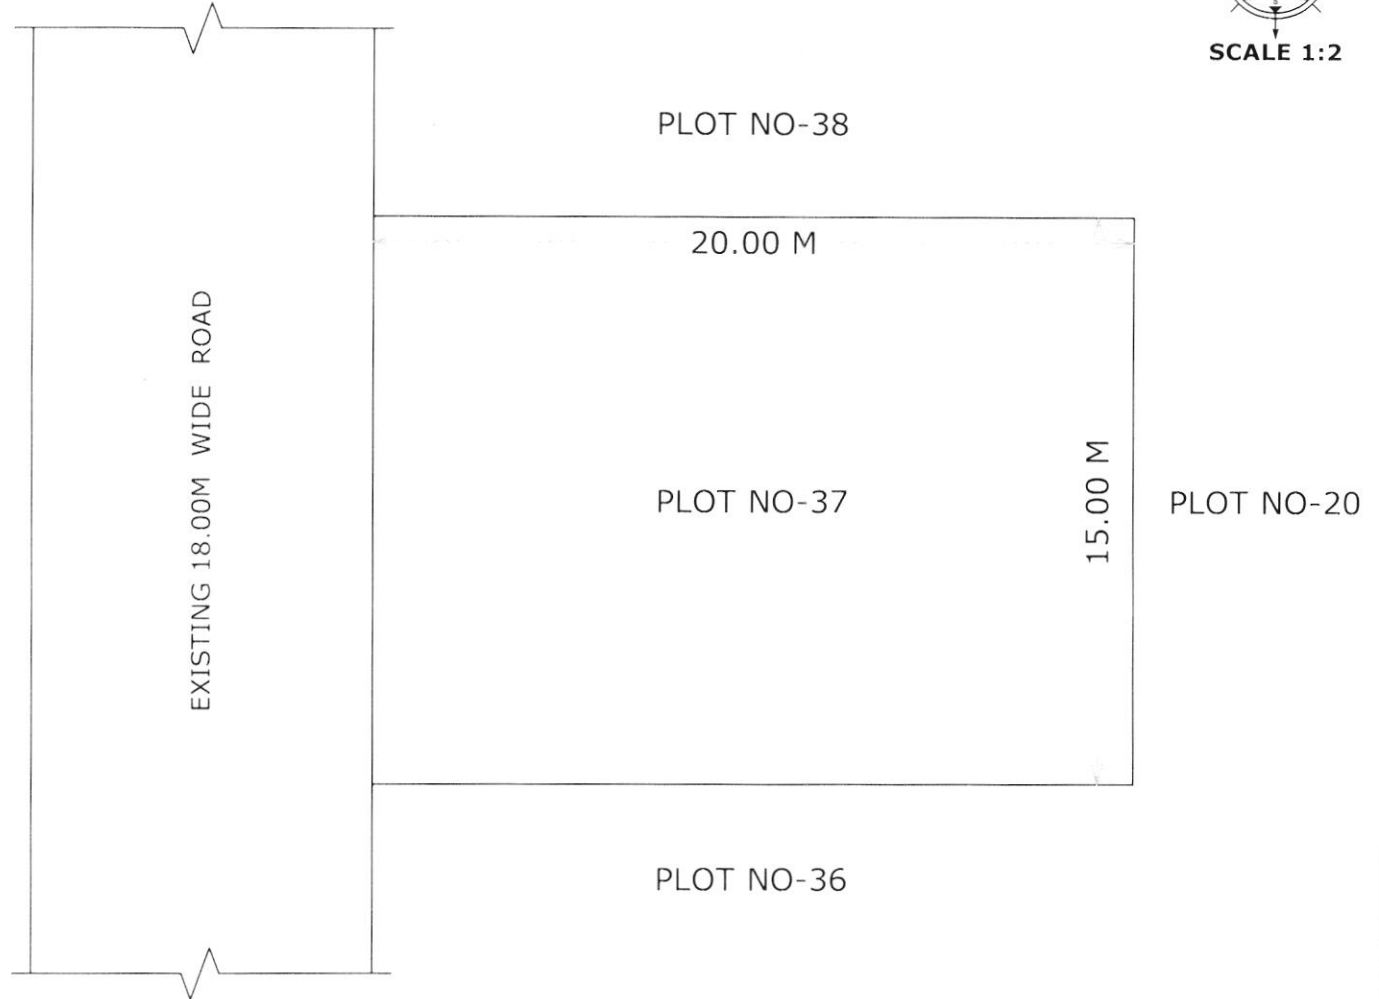

SITE PLAN OF PLOT NO -37, AT TRADITIONAL FOOD PARK, PEDDAPURAM,
E.G.DIST.,

PLOT AREA :- 300.00 SQM

SY. NO. - 84(P)

BOUNDARIES:-

- NORTH :- PLOT NO-38
- SOUTH :- PLOT NO-36
- EAST :- PLOT NO-20
- WEST :- EXISTING 18.00M WIDE ROAD

1. The Site Plan is submitted to approval of Final Layout Plan by GUDA, Kakinada
2. This Site Plan is prepared as per the Instructions of Higher Authority.

bs103
16/2/24
Manager (E)
APIIC Limited, Kakinada