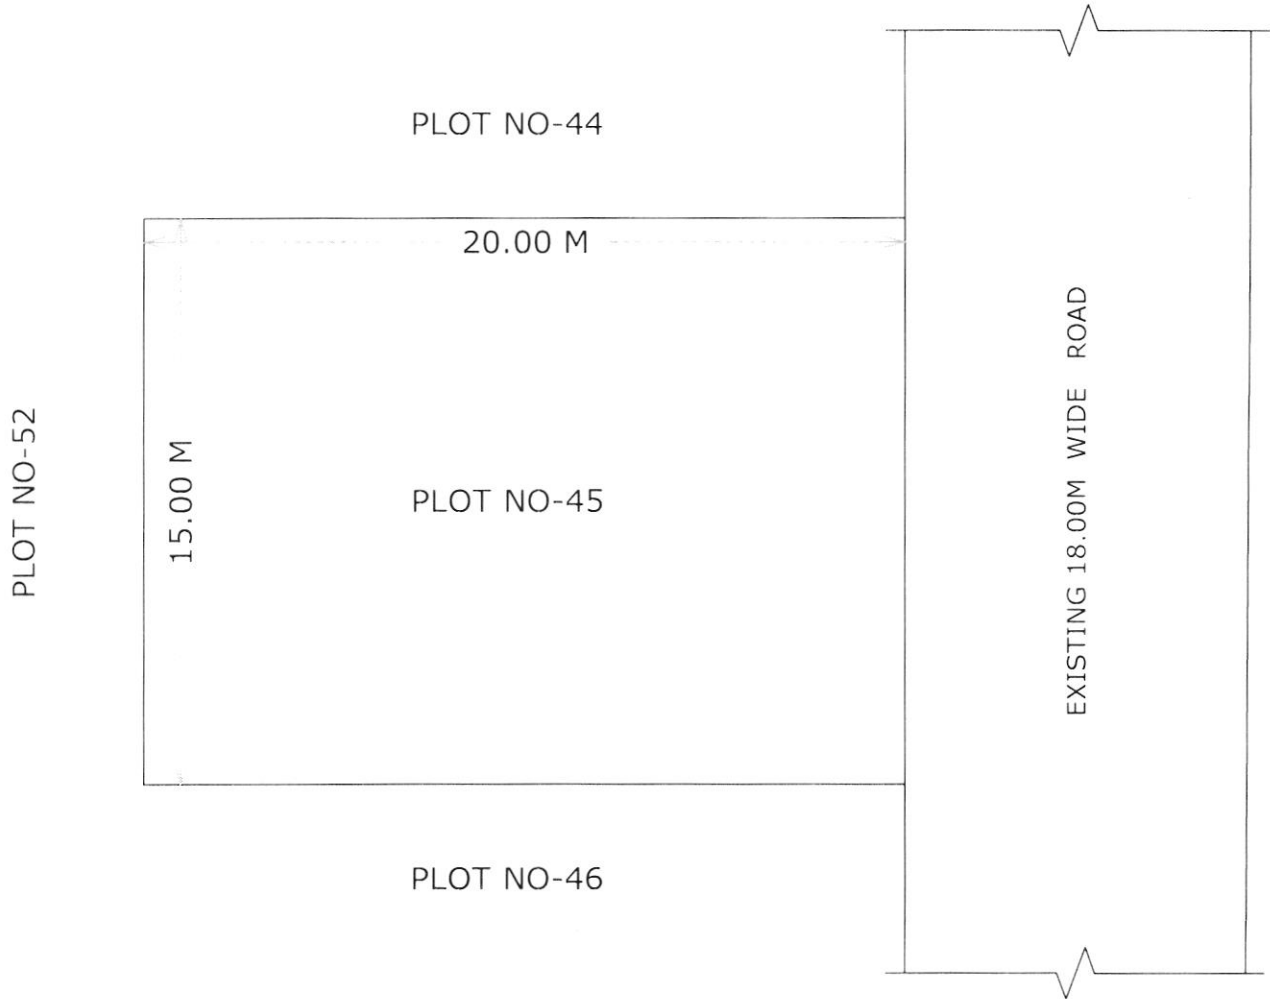

SITE PLAN OF PLOT NO -45, AT TRADITIONAL FOOD PARK, PEDDAPURAM,
E.G.DIST.,

PLOT AREA :- 300.00 SQM

SY. NO. - 85(P)

SCALE 1:2

BOUNDARIES:-

NORTH :- PLOT NO-44
SOUTH :- PLOT NO-46
EAST :- EXISTING 18.00M WIDE ROAD
WEST :- PLOT NO-52

1. The Site Plan is submitted to approval of Final Layout Plan by GUDA, Kakinada
2. This Site Plan is prepared as per the Instructions of Higher Authority.

16/2/21
Manager (E)
APIIC Limited, Kakinada

16/02/2021
Dy. Zonal Manager (E)
APIIC Limited, Kakinada