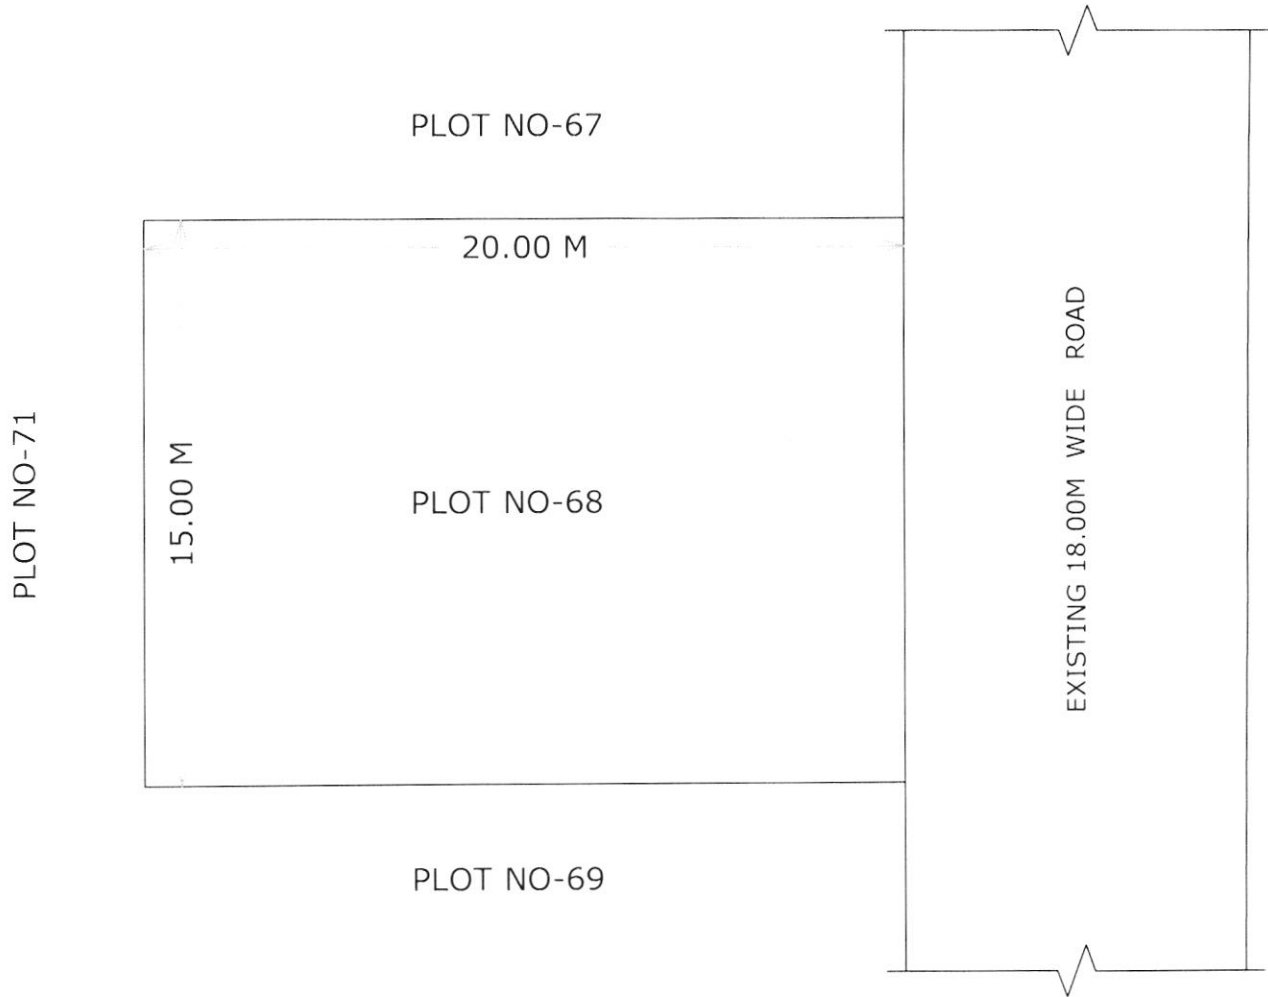

SITE PLAN OF PLOT NO - 68, AT TRADITIONAL FOOD PARK, PEDDAPURAM,
E.G.DIST.,

PLOT AREA :- 300.00 SQM

SY. NO. - 85(P)

BOUNDARIES:-

NORTH :- PLOT NO-67
SOUTH :- PLOT NO-69
EAST :- EXISTING 18.00M WIDE ROAD
WEST :- PLOT NO-71

1. The Site Plan is submitted to approval of Final Layout Plan by GUDA, Kakinada
2. This Site Plan is prepared as per the Instructions of Higher Authority.

16/2/21
Manager (E)
APIIC Limited, Kakinada

16/02/21
Dy. Zonal Manager (E)
APIIC Limited, Kakinada