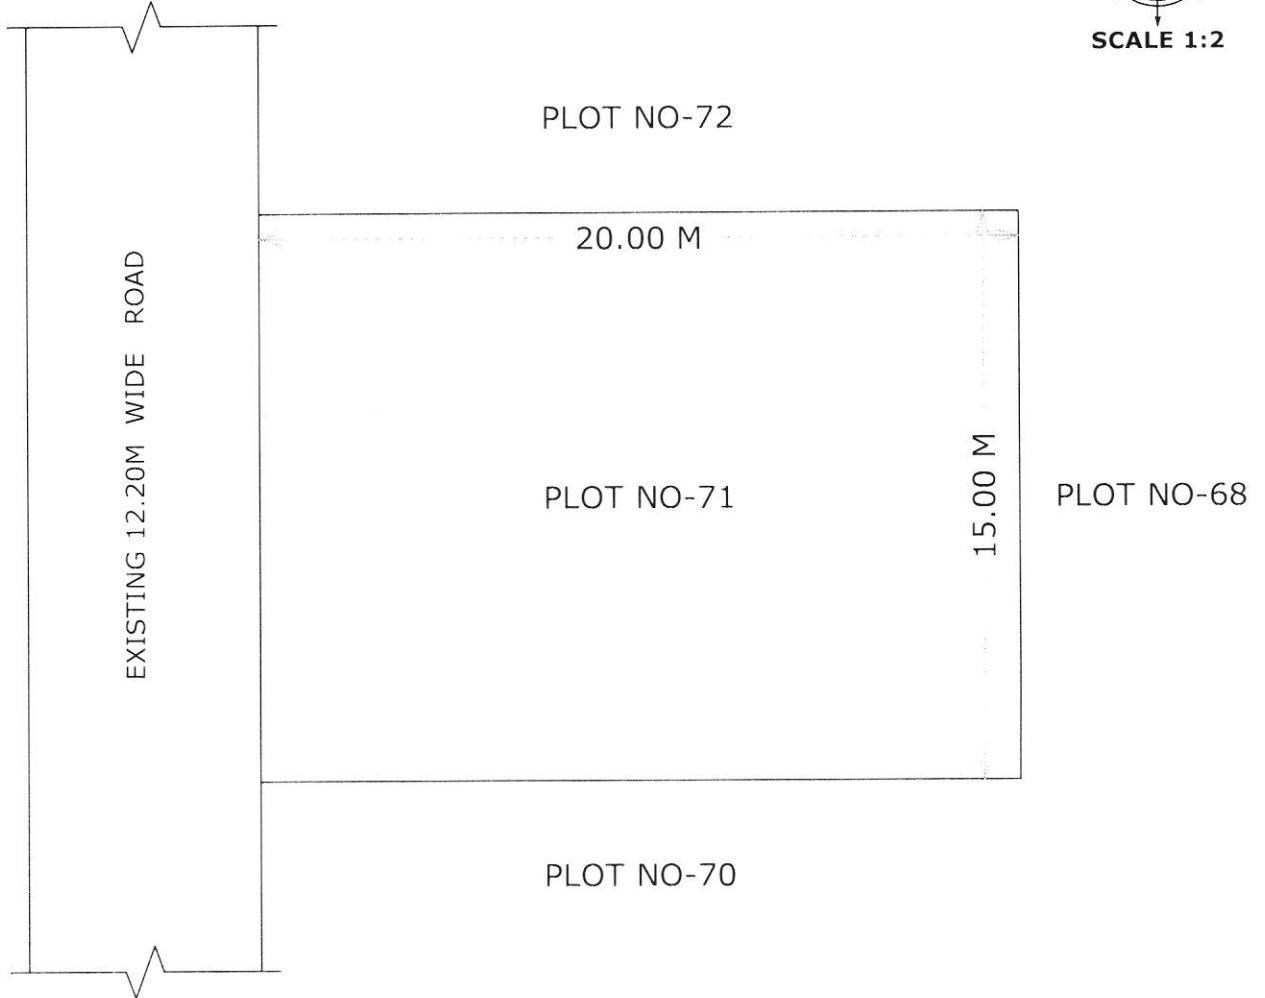

SITE PLAN OF PLOT NO -71, AT TRADITIONAL FOOD PARK, PEDDAPURAM,
E.G.DIST.,

PLOT AREA :- 300.00 SQM
SY. NO. - 85(P)

SCALE 1:2

BOUNDARIES:-

NORTH :- PLOT NO-72
SOUTH :- PLOT NO-70
EAST :- PLOT NO-68
WEST :- EXISTING 12.20M WIDE ROAD

1. The Site Plan is submitted to approval of Final Layout Plan by GUDA, Kakinada
2. This Site Plan is prepared as per the Instructions of Higher Authority.

16/2/21
Manager (E)
APIIC Limited, Kakinada

Dy. Zonal Manager (E)
APIIC Limited, Kakinada