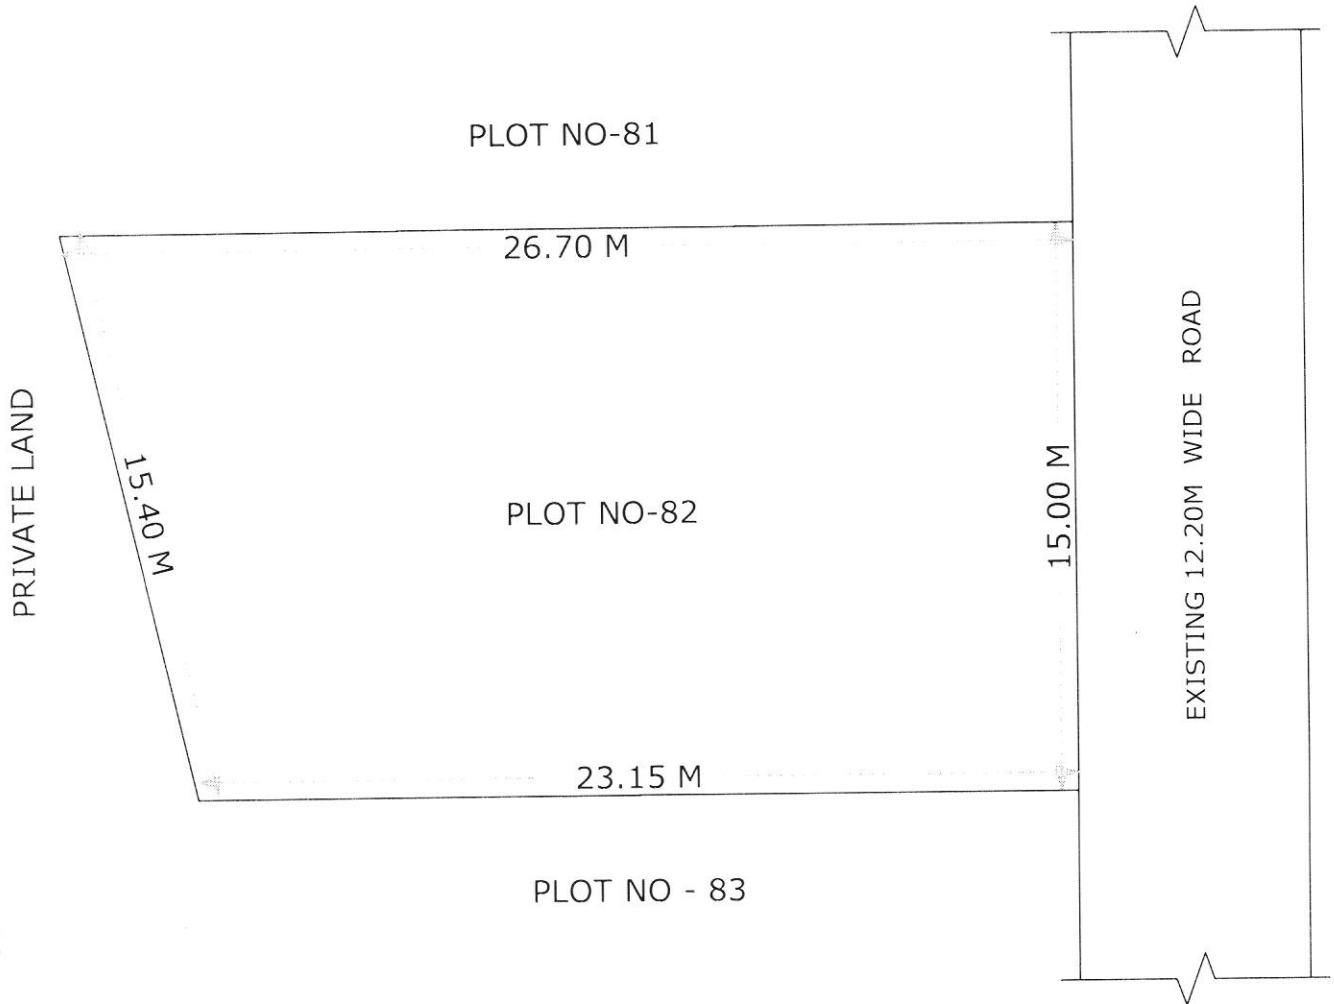

SITE PLAN OF PLOT NO -82, AT TRADITIONAL FOOD PARK, PEDDAPURAM,
E.G.DIST.,

PLOT AREA :- 373.70 SQM
SY. NO. - 85(P)

BOUNDARIES:-

NORTH	:-	PLOT NO - 81
SOUTH	:-	PLOT NO - 83
EAST	:-	EXISTING 12.20M WIDE ROAD
WEST	:-	PRIVATE LAND

1. The Site Plan is submitted to approval of Final Layout Plan by GUDA, Kakinada
2. This Site Plan is prepared as per the Instructions of Higher Authority.

6/11/21
16/2/21
Manager (E)
APIIC Limited, Kakinada