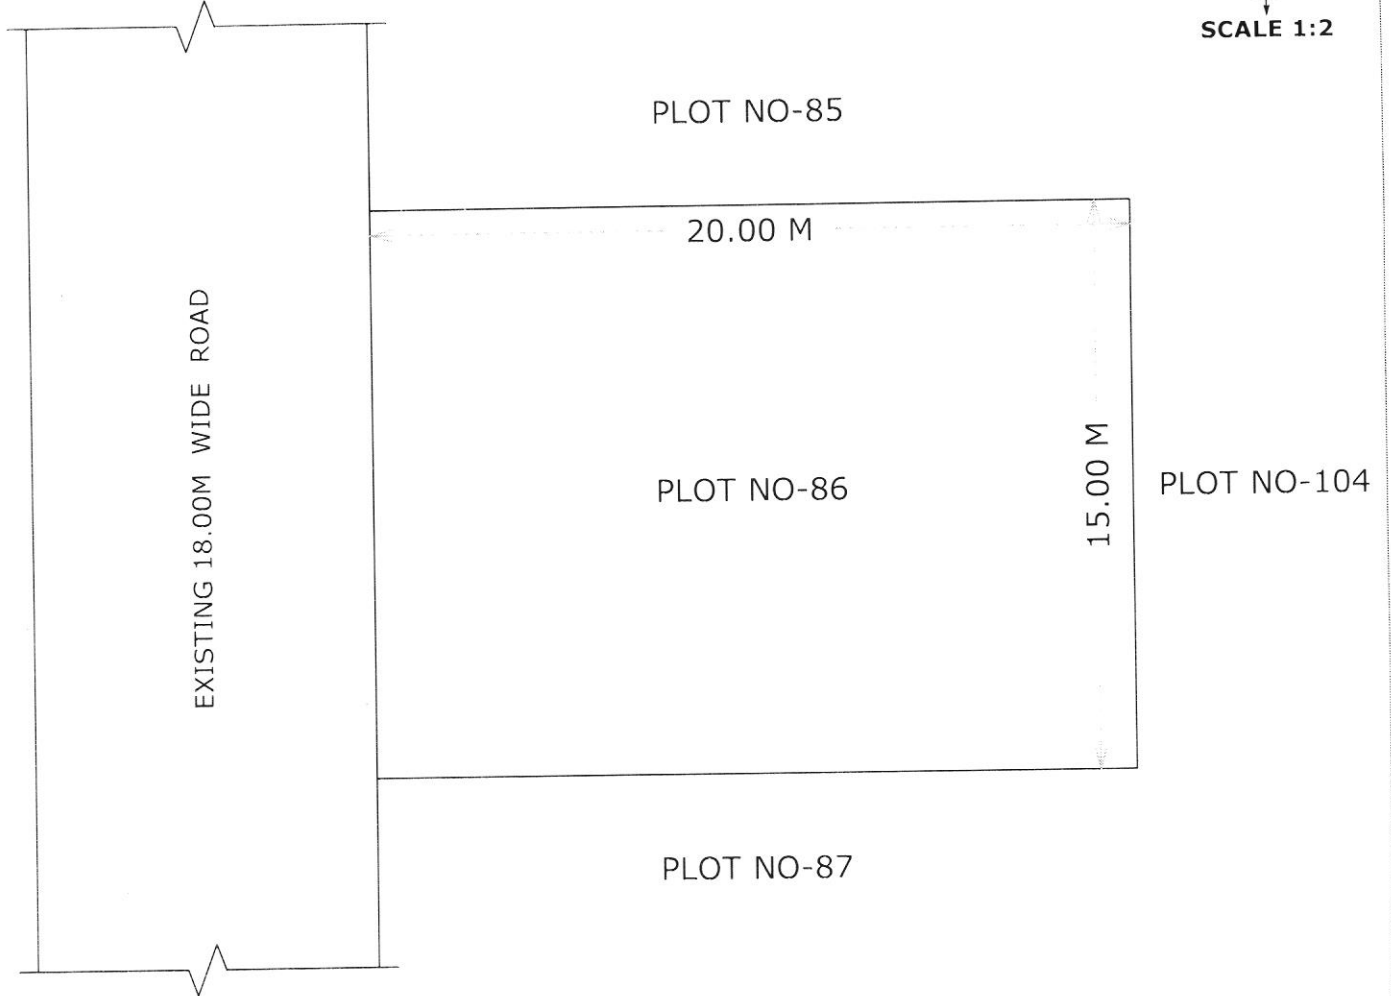

SITE PLAN OF PLOT NO -86, AT TRADITIONAL FOOD PARK, PEDDAPURAM,  
E.G.DIST.,

**PLOT AREA :- 300.00 SQM**  
**SY. NO. - 86(P)**

**BOUNDARIES:-**

NORTH	:-	PLOT NO-85
SOUTH	:-	PLOT NO-87
EAST	:-	PLOT NO-104
WEST	:-	EXISTING 18.00M WIDE ROAD

1. The Site Plan is submitted to approval of Final Layout Plan by GUDA, Kakinada
2. This Site Plan is prepared as per the Instructions of Higher Authority.

*6/11/21*  
13/2/21  
Manager (E)  
APIIC Limited, Kakinada