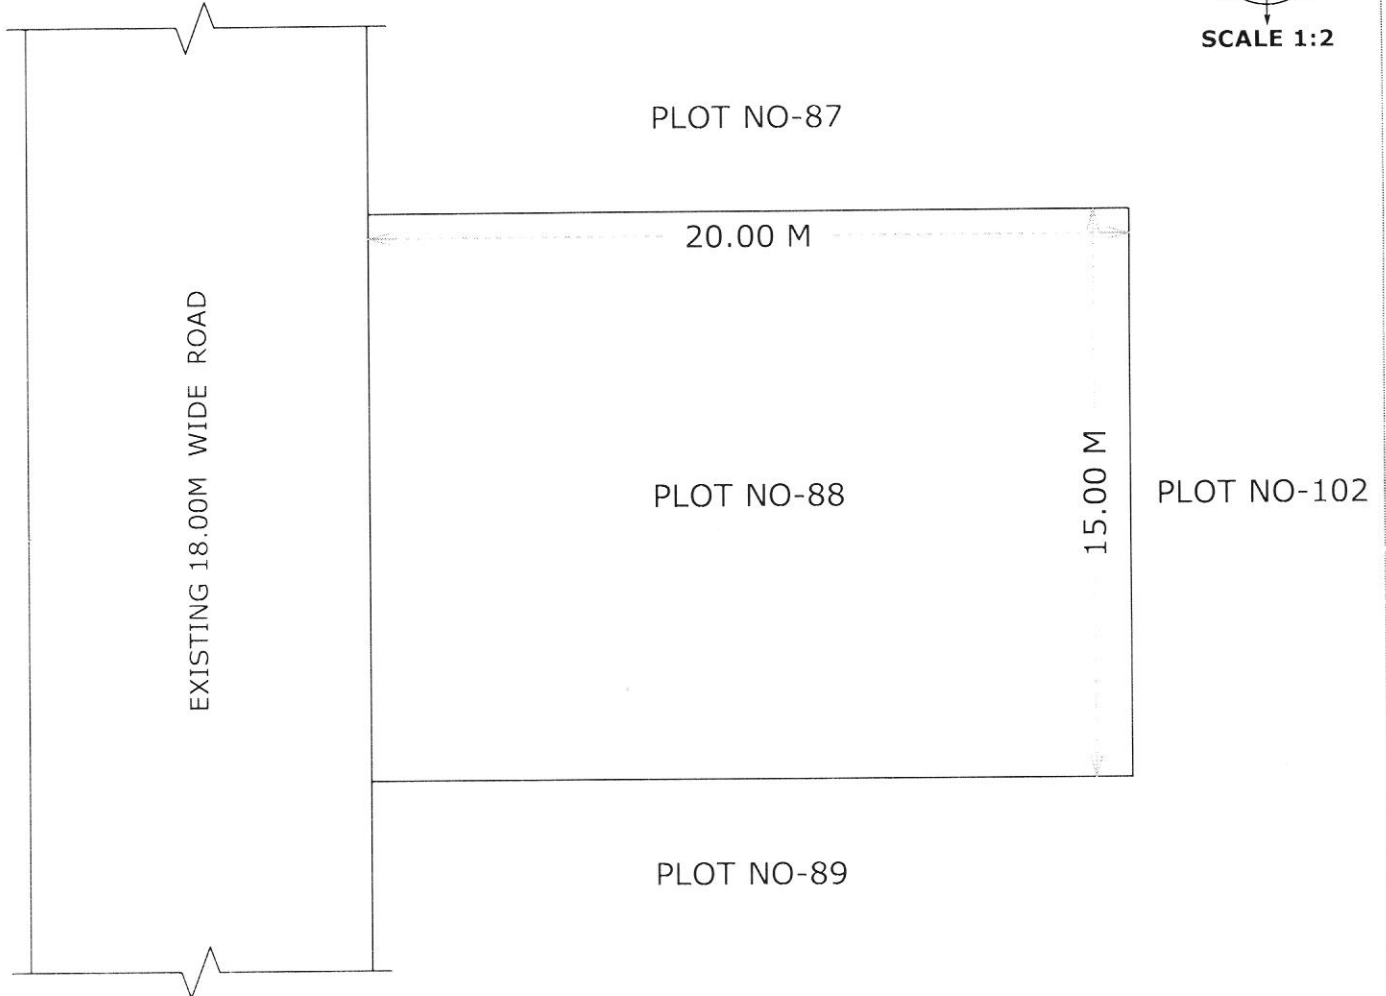

SITE PLAN OF PLOT NO -88, AT TRADITIONAL FOOD PARK, PEDDAPURAM,
E.G.DIST.,

PLOT AREA :- 300.00 SQM
SY. NO. - 86(P)

BOUNDARIES:-

NORTH :- PLOT NO-87
SOUTH :- PLOT NO-89
EAST :- PLOT NO-102
WEST :- EXISTING 18.00M WIDE ROAD

1. The Site Plan is submitted to approval of Final Layout Plan by GUDA, Kakinada
2. This Site Plan is prepared as per the Instructions of Higher Authority.

16/2/21
Manager (E)
APIIC Limited, Kakinada

16/2/21
Dy. Zonal Manager (E)
APIIC Limited, Kakinada