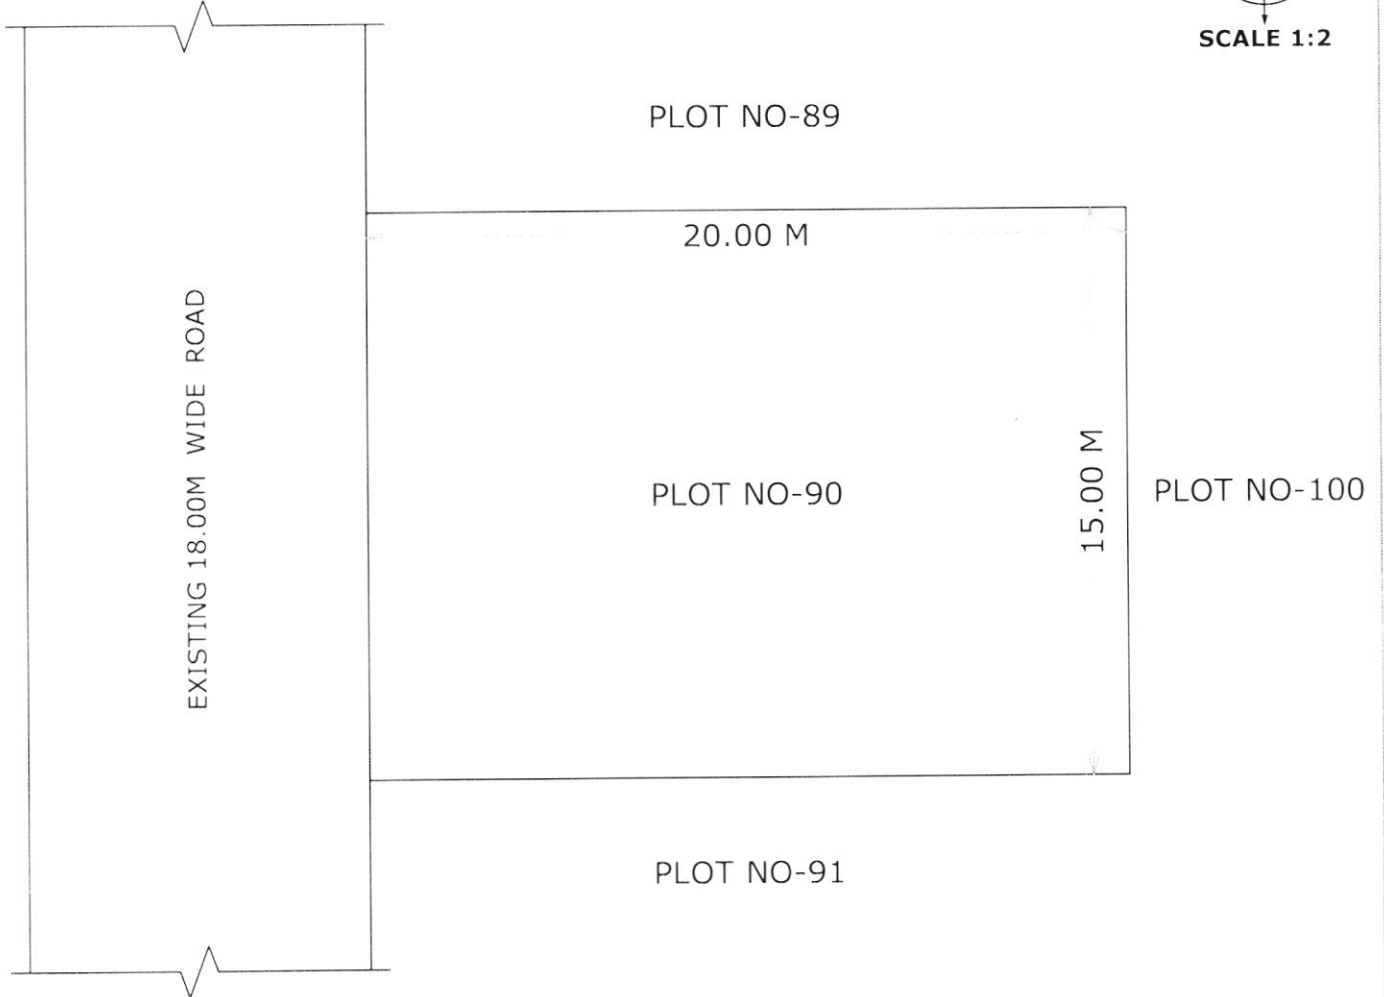

SITE PLAN OF PLOT NO -90, AT TRADITIONAL FOOD PARK, PEDDAPURAM,
E.G.DIST.,

PLOT AREA :- 300.00 SQM
SY. NO. - 86(P)

BOUNDARIES:-

NORTH :- PLOT NO-89
SOUTH :- PLOT NO-91
EAST :- PLOT NO-100
WEST :- EXISTING 18.00M WIDE ROAD

1. The Site Plan is submitted to approval of Final Layout Plan by GUDA, Kakinada
2. This Site Plan is prepared as per the Instructions of Higher Authority.

Manager (E)
APIIC Limited, Kakinada

Dy. Zonal Manager (E)
APIIC Limited, Kakinada