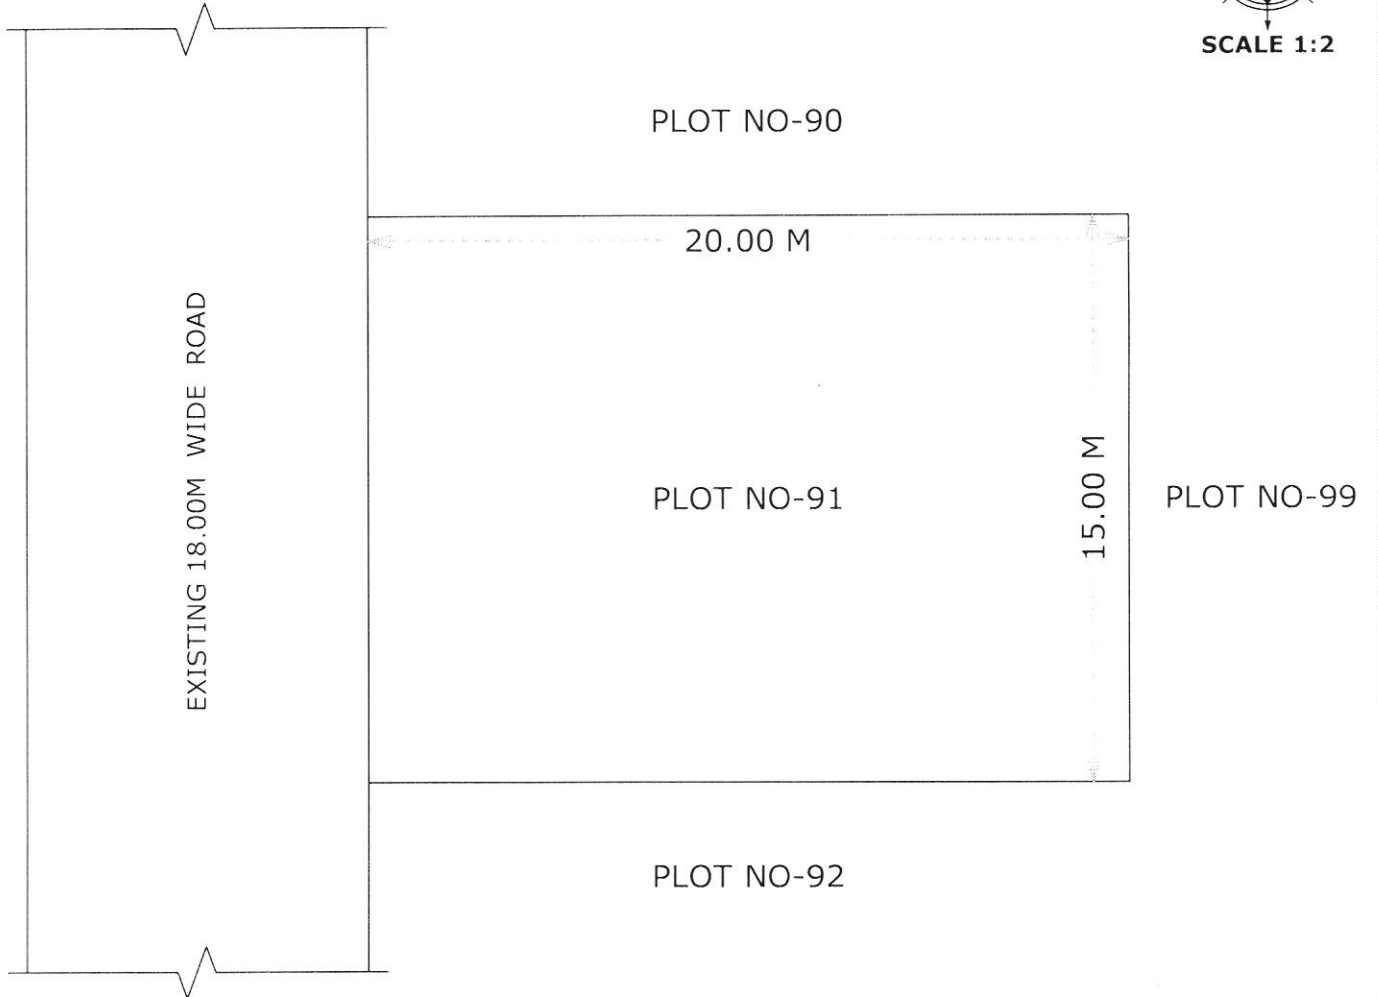

SITE PLAN OF PLOT NO -91, AT TRADITIONAL FOOD PARK, PEDDAPURAM,
E.G.DIST.,

PLOT AREA :- 300.00 SQM
SY. NO. - 86(P)

BOUNDARIES:-

NORTH :- PLOT NO-90
SOUTH :- PLOT NO-92
EAST :- PLOT NO-99
WEST :- EXISTING 18.00M WIDE ROAD

1. The Site Plan is submitted to approval of Final Layout Plan by GUDA, Kakinada
2. This Site Plan is prepared as per the Instructions of Higher Authority.

bissa
16/2/24
Manager (E)
APIIC Limited, Kakinada