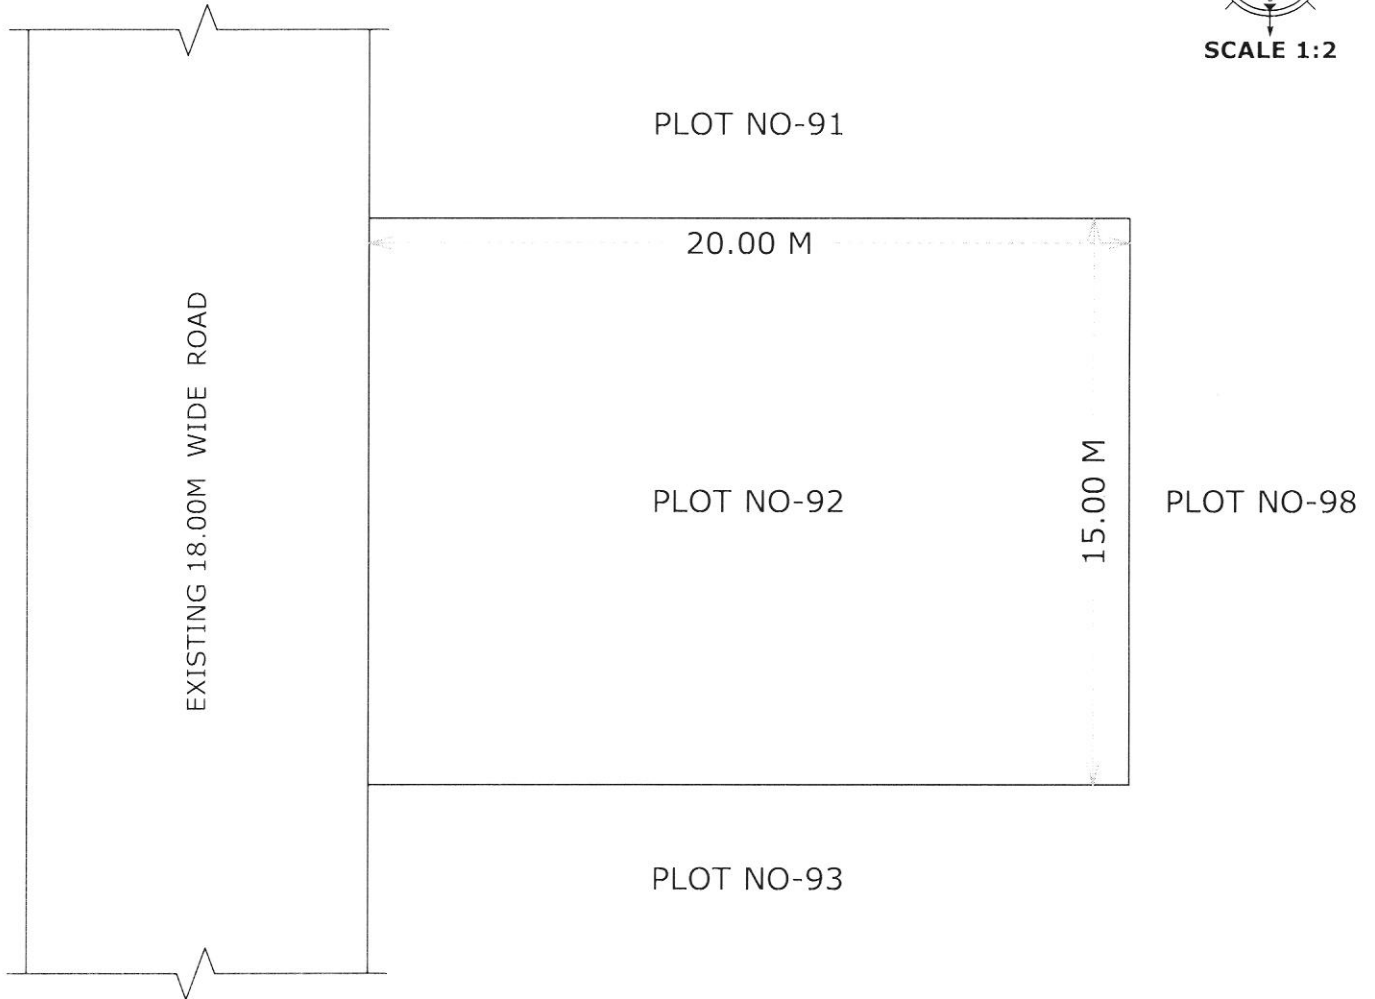

SITE PLAN OF PLOT NO -92, AT TRADITIONAL FOOD PARK, PEDDAPURAM,
E.G.DIST.,

PLOT AREA :- 300.00 SQM
SY. NO. - 86(P)

BOUNDARIES:-

NORTH :- PLOT NO-91
SOUTH :- PLOT NO-93
EAST :- PLOT NO-98
WEST :- EXISTING 18.00M WIDE ROAD

1. The Site Plan is submitted to approval of Final Layout Plan by GUDA, Kakinada
2. This Site Plan is prepared as per the Instructions of Higher Authority.

buss
16/2/21
Manager (E)
APIIC Limited, Kakinada