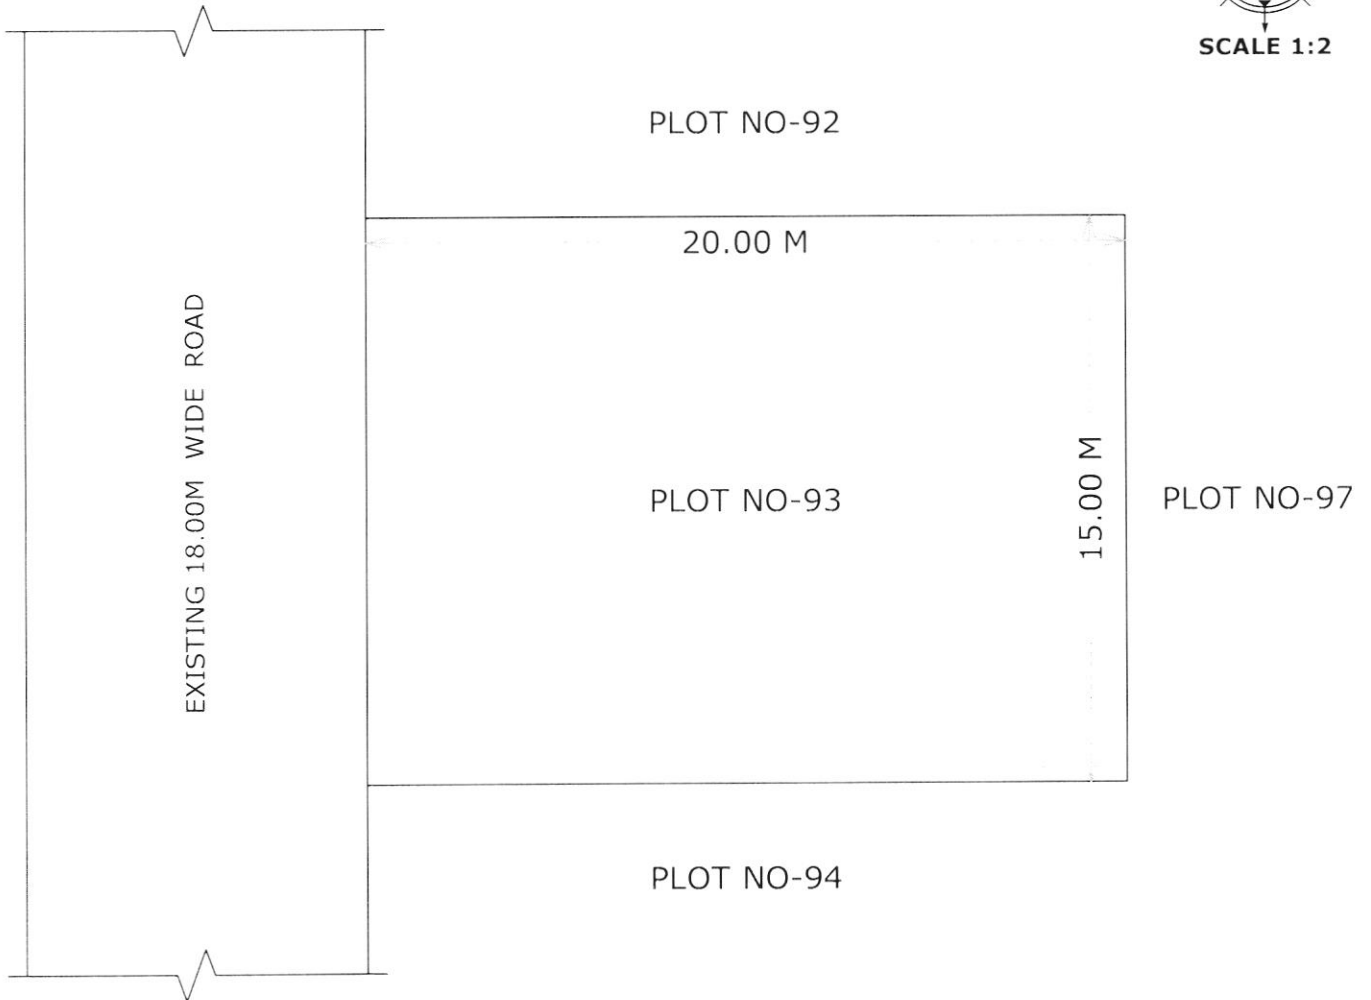

SITE PLAN OF PLOT NO -93, AT TRADITIONAL FOOD PARK, PEDDAPURAM,
E.G.DIST.,

PLOT AREA :- 300.00 SQM
SY. NO. - 86(P)

BOUNDARIES:-

NORTH :- PLOT NO-92
SOUTH :- PLOT NO-94
EAST :- PLOT NO-97
WEST :- EXISTING 18.00M WIDE ROAD

1. The Site Plan is submitted to approval of Final Layout Plan by GUDA, Kakinada
2. This Site Plan is prepared as per the Instructions of Higher Authority.

16/2/21
Manager (E)
APIIC Limited, Kakinada

16/02/21
Dy. Zonal Manager (E)
APIIC Limited, Kakinada