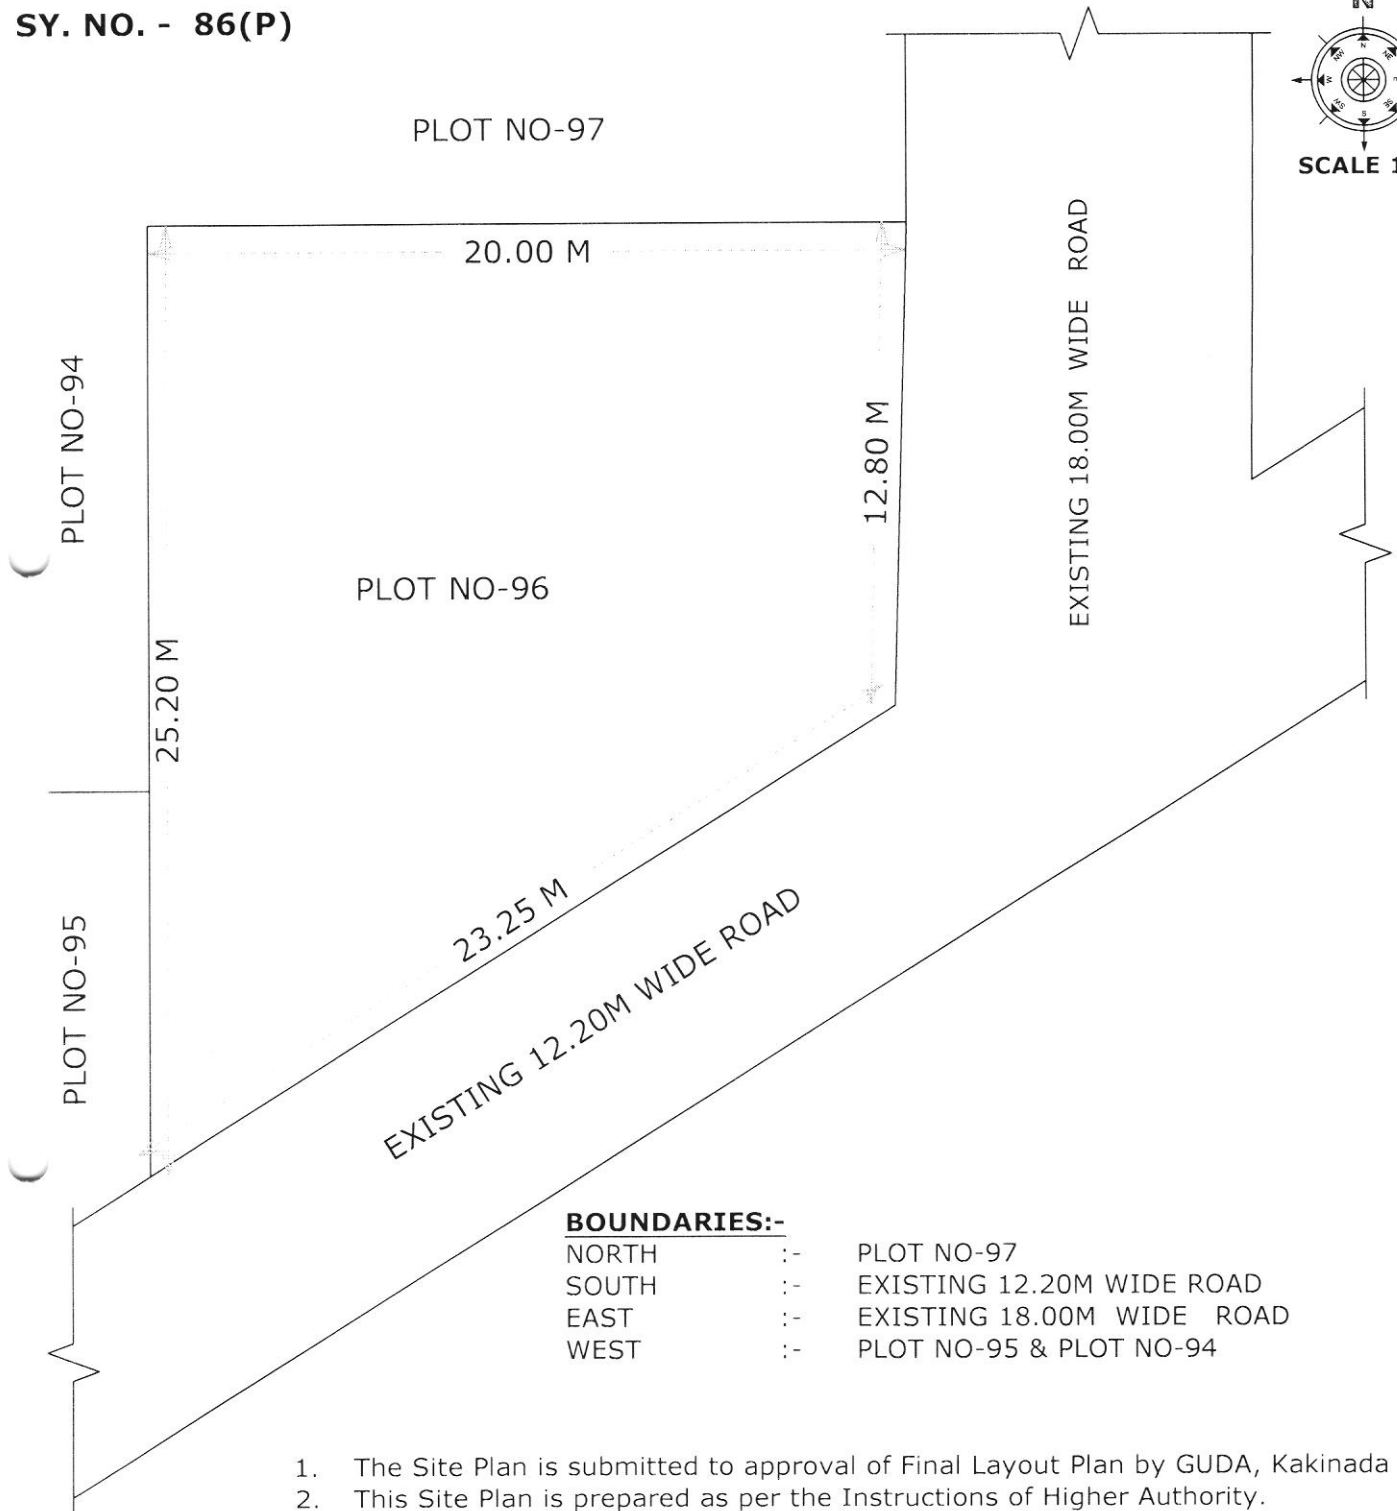

SITE PLAN OF PLOT NO -96, AT TRADITIONAL FOOD PARK, PEDDAPURAM,
E.G.DIST.,

PLOT AREA :- 375.73 SQM
SY. NO. - 86(P)

BOUNDARIES:-

- NORTH :- PLOT NO-97
- SOUTH :- EXISTING 12.20M WIDE ROAD
- EAST :- EXISTING 18.00M WIDE ROAD
- WEST :- PLOT NO-95 & PLOT NO-94

1. The Site Plan is submitted to approval of Final Layout Plan by GUDA, Kakinada
2. This Site Plan is prepared as per the Instructions of Higher Authority.

Signature
16/2/21
Manager (E)
APIIC Limited, Kakinada