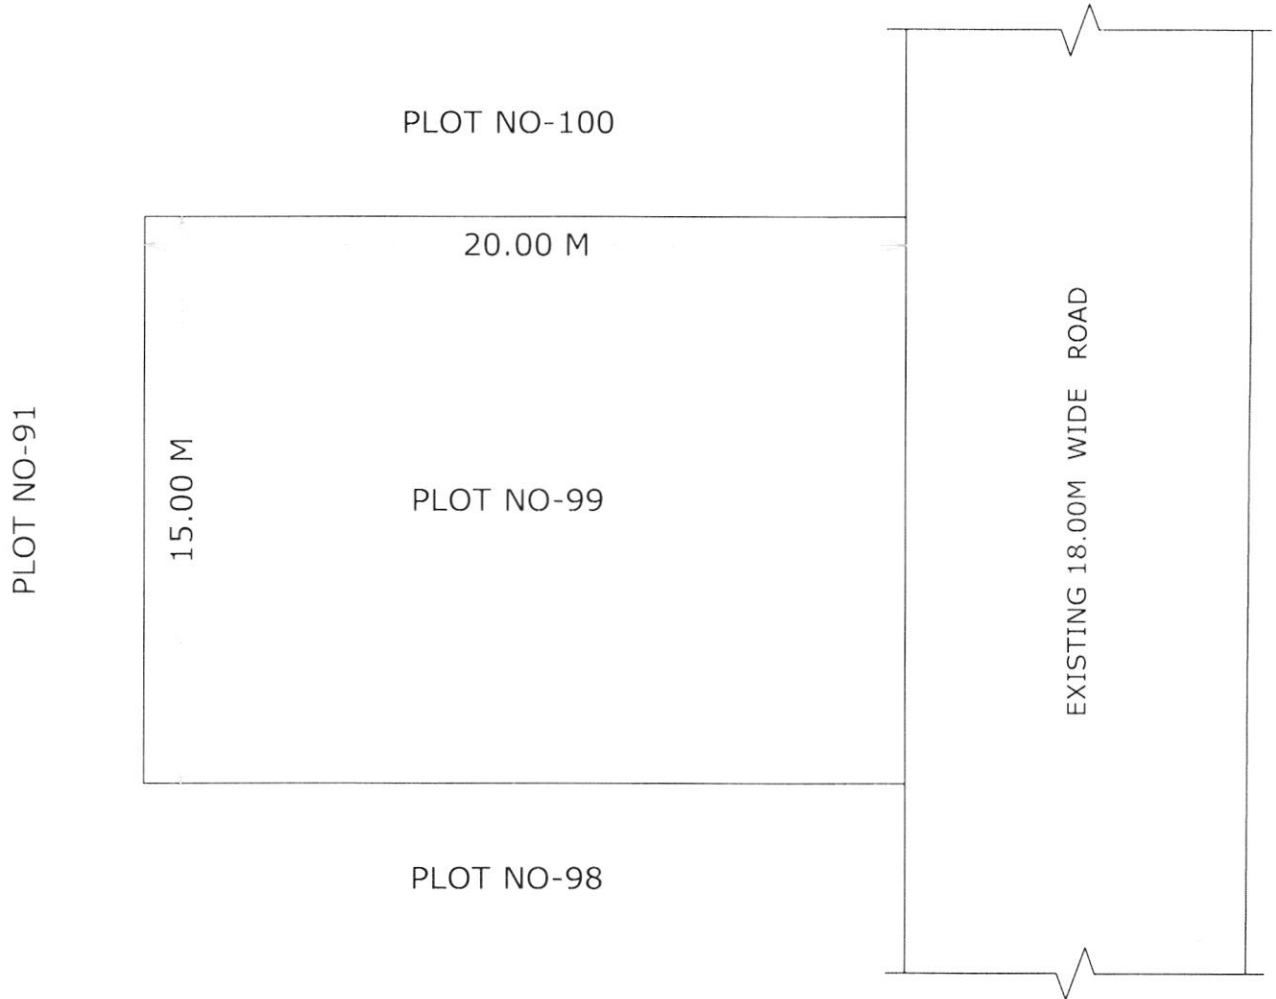

SITE PLAN OF PLOT NO -99, AT TRADITIONAL FOOD PARK, PEDDAPURAM,
E.G.DIST.,

PLOT AREA :- 300.00 SQM

SY. NO. - 86(P)

BOUNDARIES:-

NORTH :- PLOT NO-100
SOUTH :- PLOT NO-98
EAST :- EXISTING 18.00M WIDE ROAD
WEST :- PLOT NO-91

1. The Site Plan is submitted to approval of Final Layout Plan by GUDA, Kakinada
2. This Site Plan is prepared as per the Instructions of Higher Authority.

(Signature)
16/2/24
Manager (E)
APIIC Limited, Kakinada